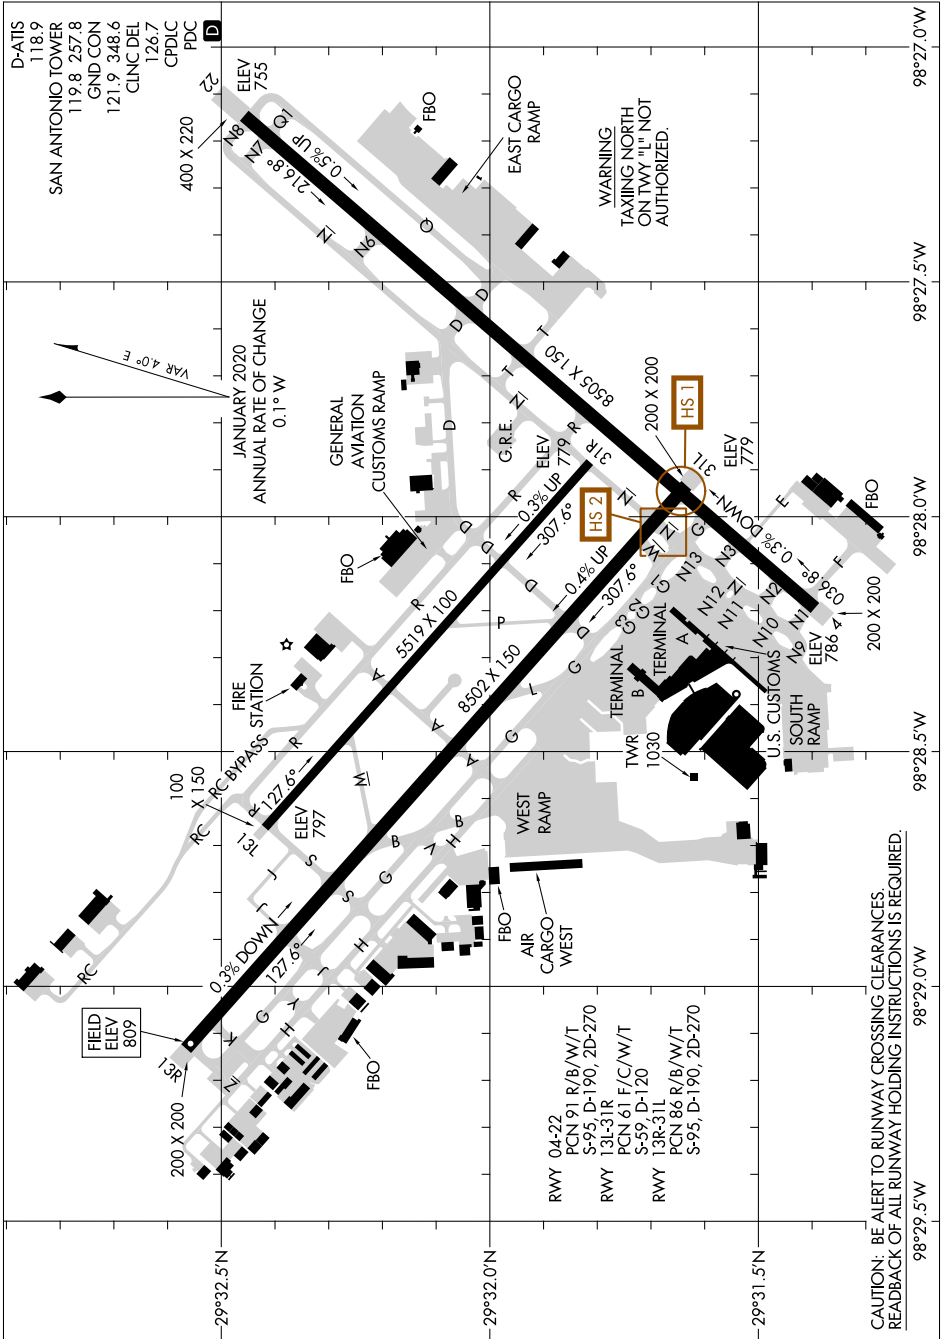

# AIRPORT DIAGRAM

AL-369 (FAA)

## SAN ANTONIO INTL (SAT)

SAN ANTONIO, TEXAS

SC-3, 20 MAY 2021 to 17 JUN 2021

SC-3, 20 MAY 2021 to 17 JUN 2021

# AIRPORT DIAGRAM

SAN ANTONIO, TEXAS

## SAN ANTONIO INTL (SAT)

CAUTION: BE ALERT TO RUNWAY CROSSING CLEARANCES. READBACK OF ALL RUNWAY HOLDING INSTRUCTIONS IS REQUIRED.