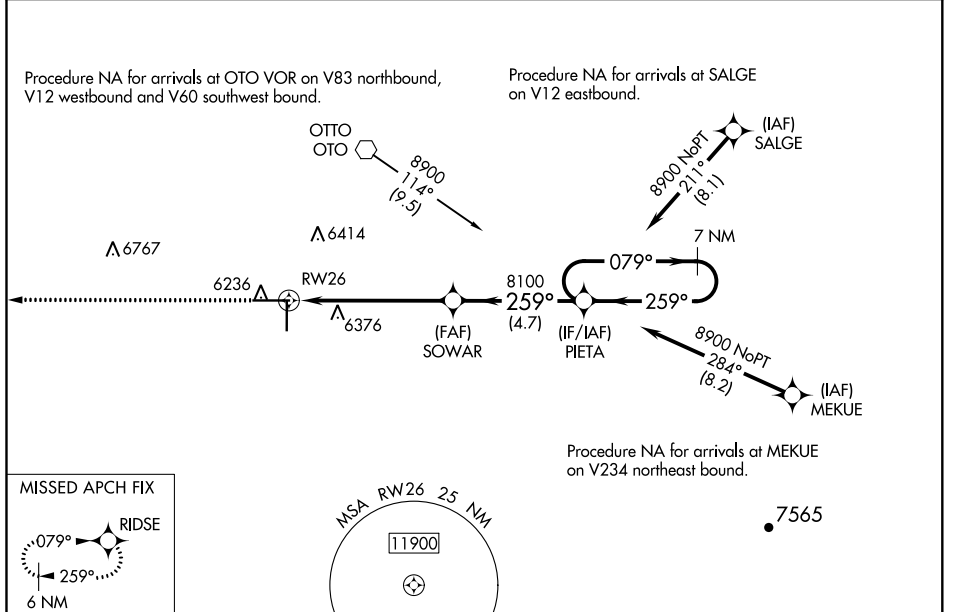

WAAS CH 40039 W26A	APP CRS 259°	Rwy Idg TDZE Apt Elev	7702 6193 6204
--	------------------------	-----------------------------	---

RNAV (GPS) RWY 26

MORIARTY MUNI (ØEØ)

RNP APCH.

▼ For uncompensated Baro-VNAV systems, LNAV/VNAV NA below -27°C or above 54°C.
Circling Rwy 18 and 36 NA at night.

MISSED APPROACH: Climb to 9700 direct RIDSE and hold, continue climb-in-hold to 9700.

AWOS-3 118.05	ALBUQUERQUE CENTER 133.65 284.6	CTAF 122.9 Ø
-------------------------	---	-------------------------------

ELEV 6204	TDZE 6193
-----------	-----------

CATEGORY	A	B	C	D
LPV DA	6443-7/8	250 (300-7/8)		NA
LNAV/VNAV DA	6443-7/8	250 (300-7/8)		NA
LNAV MDA	6640-1	447 (500-1)	6640-1 3/8 447 (500-1 3/8)	NA
Ø CIRCLING	6660-1 456 (500-1)	6680-1 476 (500-1)	6780-1 1/2 576 (600-1 1/2)	NA

SW-1, 20 MAY 2021 to 17 JUN 2021

SW-1, 20 MAY 2021 to 17 JUN 2021