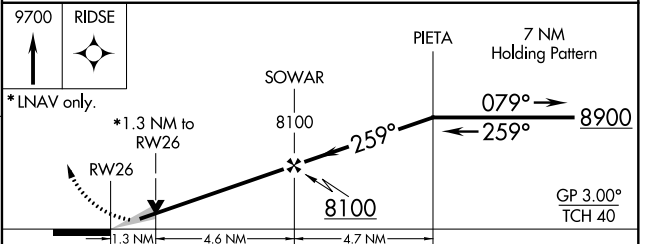

WAAS CH 40039 W26A	APP CRS 259°	Rwy Idg TDZE Apt Elev	7702 6193 6204
--	------------------------	-----------------------------	---

RNAV (GPS) RWY 26

MORIARTY MUNI (ØEØ)

RNP APCH.

▼ For uncompensated Baro-VNAV systems, LNAV/VNAV NA below -27°C or above 54°C.
Circling Rwy 18 and 36 NA at night.

MISSED APPROACH: Climb to 9700 direct RIDSE and hold, continue climb-in-hold to 9700.

AWOS-3 118.05	ALBUQUERQUE CENTER 133.65 284.6	CTAF 122.9 Ø
-------------------------	---	-------------------------------

ELEV 6204	TDZE 6193
-----------	-----------

CATEGORY	A	B	C	D
LPV DA	6443-7/8	250 (300-7/8)		NA
LNAV/VNAV DA	6443-7/8	250 (300-7/8)		NA
LNAV MDA	6640-1	447 (500-1)	6640-1 3/8 447 (500-1 3/8)	NA
Ø CIRCLING	6660-1 456 (500-1)	6680-1 476 (500-1)	6780-1 1/2 576 (600-1 1/2)	NA