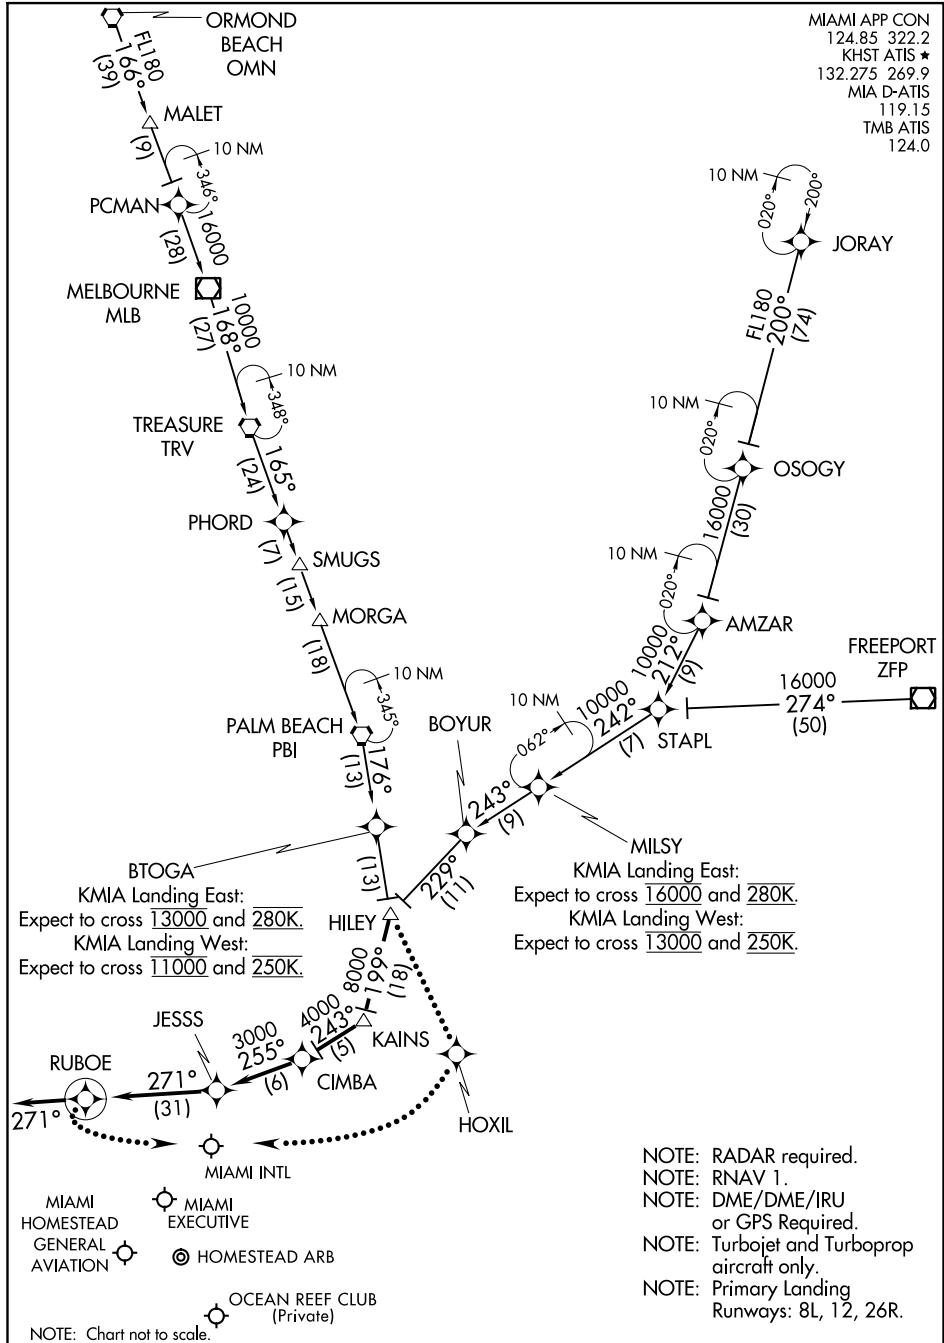

HILEY SEVEN ARRIVAL (RNAV)

MIAMI, FLORIDA

MIAMI APP CON
 124.85 322.2
 KHST ATIS ★
 132.275 269.9
 MIA D-ATIS
 119.15
 TMB ATIS
 124.0

SE-3, 20 MAY 2021 to 17 JUN 2021

SE-3, 20 MAY 2021 to 17 JUN 2021

HILEY SEVEN ARRIVAL (RNAV)

MIAMI, FLORIDA

NOTE: Chart not to scale.

NOTE: RADAR required.
 NOTE: RNAV 1.
 NOTE: DME/DME/IRU
 or GPS Required.
 NOTE: Turbojet and Turboprop
 aircraft only.
 NOTE: Primary Landing
 Runways: 8L, 12, 26R.