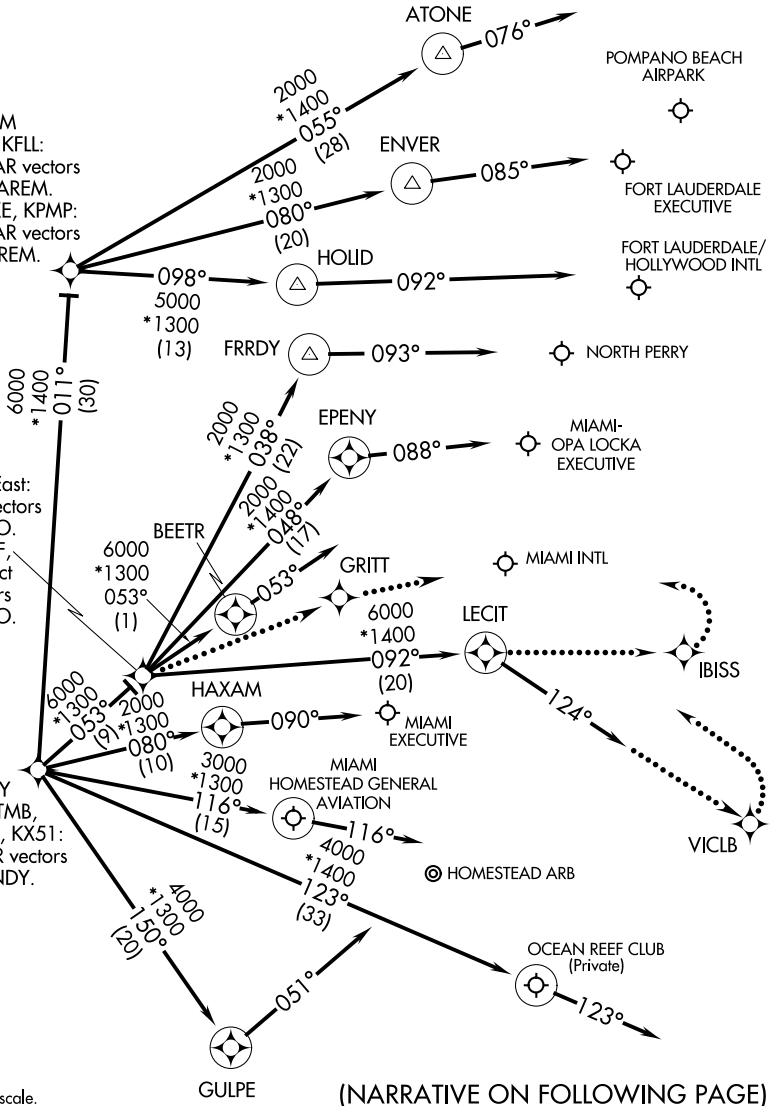

CURSO FIVE ARRIVAL (RNAV) Arrival Routes

MIAMI APP CON
 125.75 322.3
 FLL D-ATIS
 135.0
 FXE ATIS
 119.85
 HWO ATIS
 135.475
 KHST ATIS*
 132.275 269.9
 MIA D-ATIS
 119.15
 OPF ATIS
 125.9
 PMP ATIS
 120.55
 TMB ATIS
 124.0

NOTE: RADAR required.
 NOTE: RNAV 1.
 NOTE: DME/DME/IRU or GPS required.

JAREM
 Landing KFL:
 Expect RADAR vectors
 prior to JAREM.
 Landing KFEX, KPMP:
 Expect RADAR vectors
 after JAREM.

JODPO
 KMIA Landing East:
 Expect RADAR vectors
 prior to JODPO.
 Landing KOPF,
 KHWO: Expect
 RADAR vectors
 prior to JODPO.

MNNDY
 Landing KTMB,
 KHST, K07FA, KX51:
 Expect RADAR vectors
 after MNNDY.

SE-3, 20 MAY 2021 to 17 JUN 2021

SE-3, 20 MAY 2021 to 17 JUN 2021

NOTE: Chart not to scale.

(NARRATIVE ON FOLLOWING PAGE)