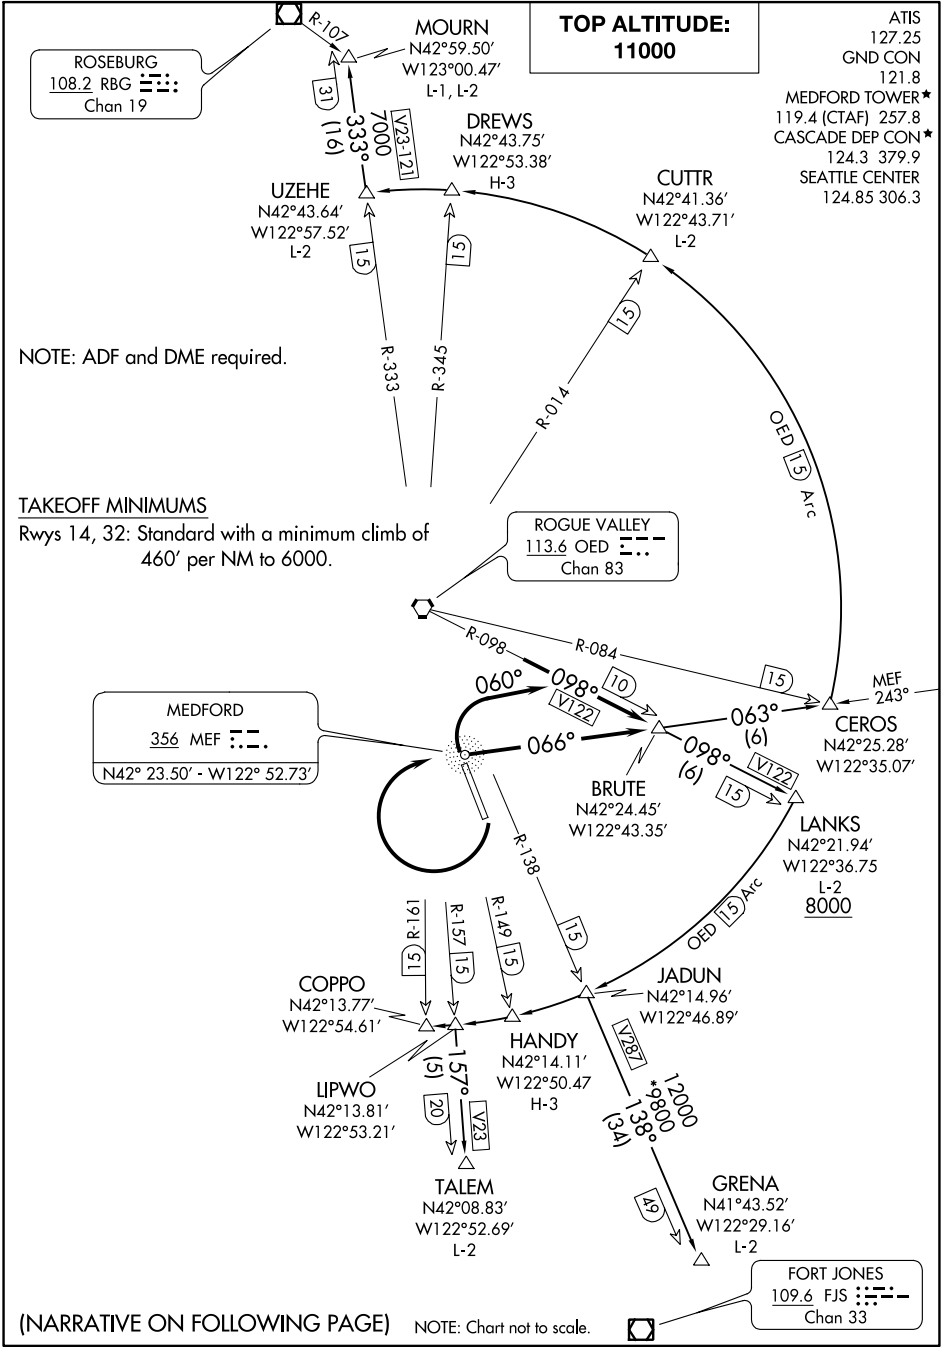

# BRUTE SEVEN DEPARTURE

AL-251 (FAA)

ROGUE VALLEY INTL-MEDFORD (MFR)  
MEDFORD, OREGON

**TOP ALTITUDE:  
11000**

ATIS 127.25  
 GND CON 121.8  
 MEDFORD TOWER\* 119.4 (CTAF) 257.8  
 CASCADE DEP CON\* 124.3 379.9  
 SEATTLE CENTER 124.85 306.3

**ROSEBURG**  
 108.2 RBG  
 Chan 19

**ROGUE VALLEY**  
 113.6 OED  
 Chan 83

**MEDFORD**  
 356 MEF  
 N42° 23.50' - W122° 52.73'

**FORT JONES**  
 109.6 FJS  
 Chan 33

NOTE: ADF and DME required.

### TAKEOFF MINIMUMS

Rwys 14, 32: Standard with a minimum climb of 460' per NM to 6000.

NW-1, 20 MAY 2021 to 17 JUN 2021

NW-1, 20 MAY 2021 to 17 JUN 2021

(NARRATIVE ON FOLLOWING PAGE)

NOTE: Chart not to scale.

# BRUTE SEVEN DEPARTURE

MEDFORD, OREGON  
ROGUE VALLEY INTL-MEDFORD (MFR)