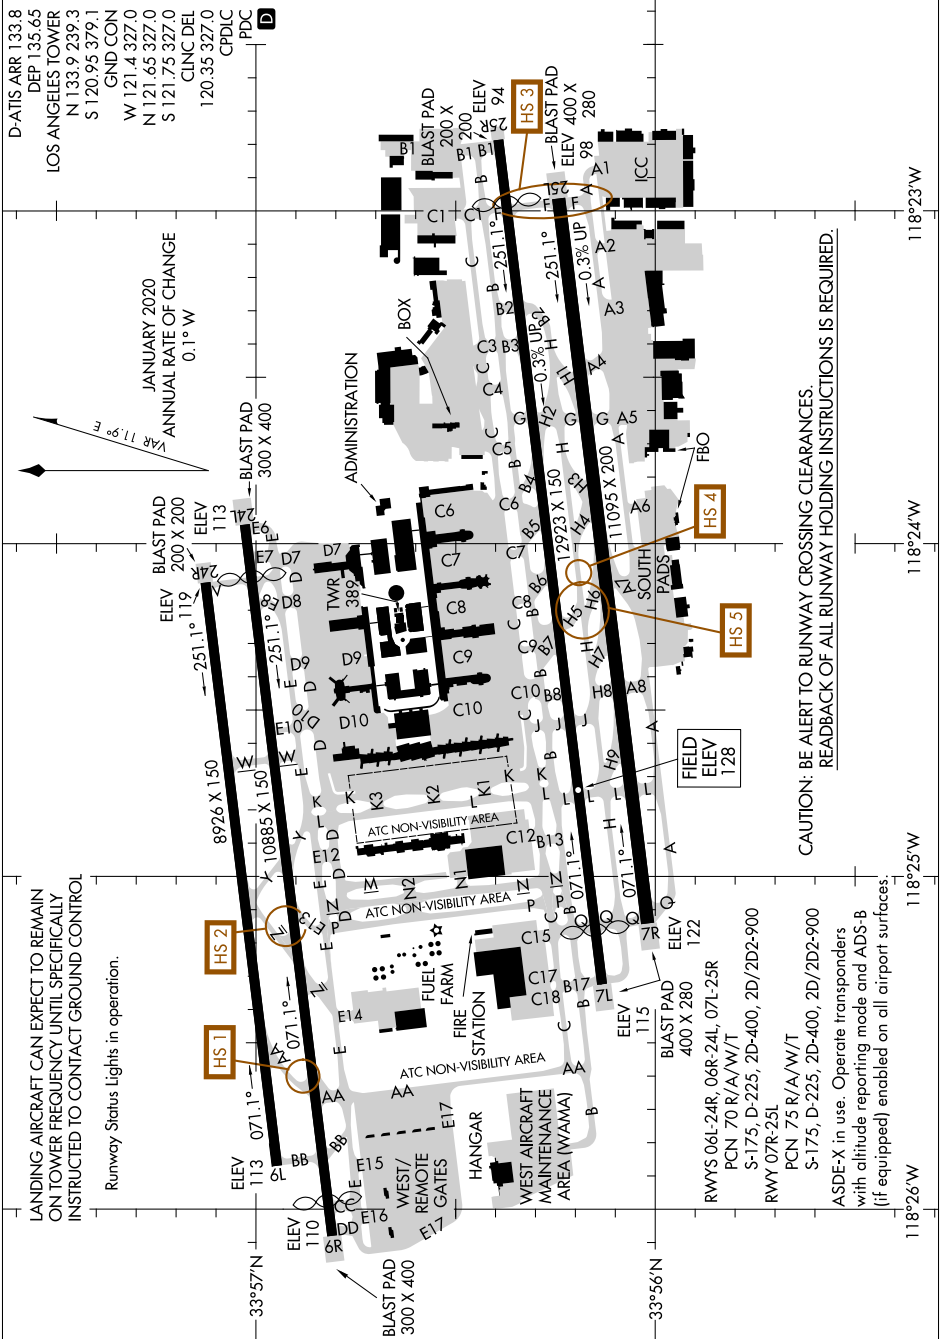

AIRPORT DIAGRAM

AL-237 (FAA)

LOS ANGELES INTL (LAX)
LOS ANGELES, CALIFORNIA

SW-3, 20 MAY 2021 to 17 JUN 2021

AIRPORT DIAGRAM

LOS ANGELES, CALIFORNIA
LOS ANGELES INTL (LAX)

SW-3, 20 MAY 2021 to 17 JUN 2021