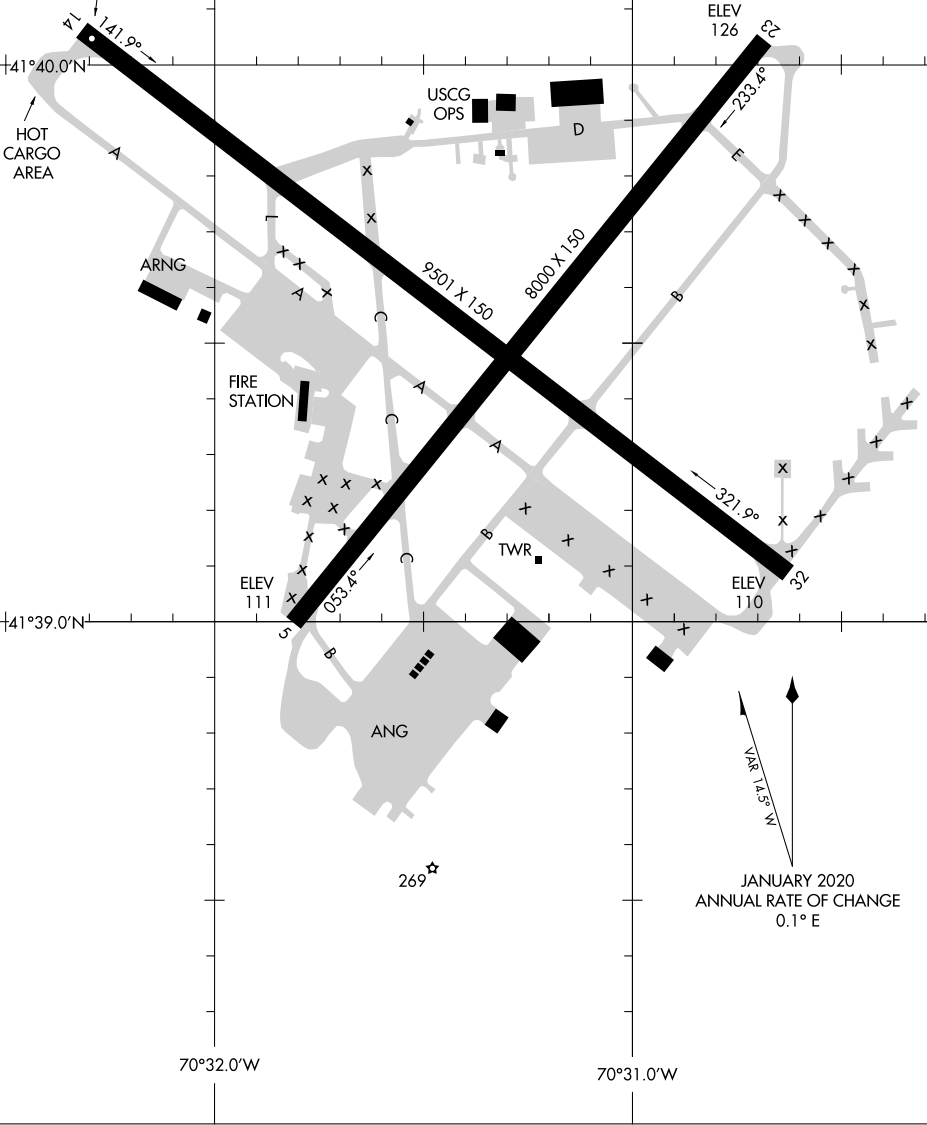

20310

AIRPORT DIAGRAM

CAPE COD COAST GUARD AIR STATION (F/MH)
AL-10362 (FAA)
FALMOUTH, MASSACHUSETTS

ATIS
120.475 236.825
COAST GUARD TOWER
128.425 291.1
GND CON
124.15 275.8

CAUTION: BE ALERT TO RUNWAY CROSSING CLEARANCES.
READBACK OF ALL RUNWAY HOLDING INSTRUCTIONS IS REQUIRED.

RWY 05-23
PCN 33 F/A/W/T
RWY 14-32
PCN 26 F/A/W/T

FIELD
ELEV
130

NE-1, 22 APR 2021 to 20 MAY 2021

NE-1, 22 APR 2021 to 20 MAY 2021