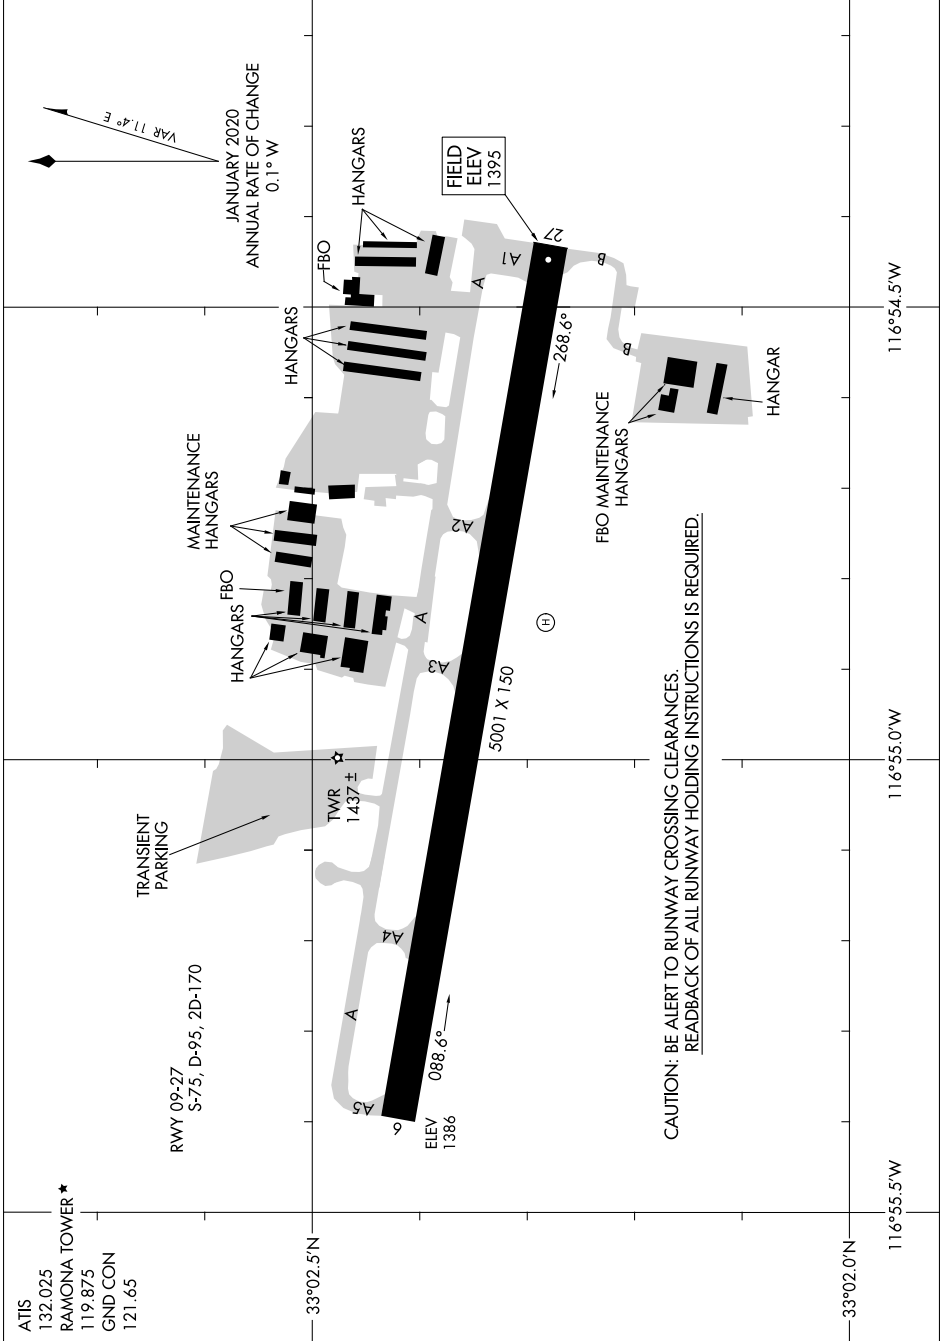

AIRPORT DIAGRAM

AL-6667 (FAA)

RAMONA (RNM)
RAMONA, CALIFORNIA

SW-3, 22 APR 2021 to 20 MAY 2021

SW-3, 22 APR 2021 to 20 MAY 2021

AIRPORT DIAGRAM

RAMONA, CALIFORNIA
RAMONA (RNM)