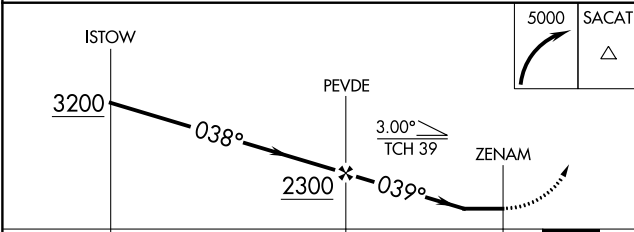

6.3 NM		2 NM		0.8 NM
CATEGORY	A	B	C	D	
LP MDA	1780-1	397 (400-1)	1780-1½ 397 (400-1½)	NA	
LNAV MDA	1800-1	417 (500-1)	1800-1¼ 417 (500-1¼)	NA	

REIL Rwy 4L, 4R and 22R
MIRL Rwy 4R-22L 0
MIRL Rwy 4L-22R

SW-4, 22 APR 2021 to 20 MAY 2021

SW-4, 22 APR 2021 to 20 MAY 2021

MESA, ARIZONA
Amdt 1C 18JUL19

33°28'N-111°44'W

FALCON FLD (F'F'Z)

RNAV (GPS) RWY 4L