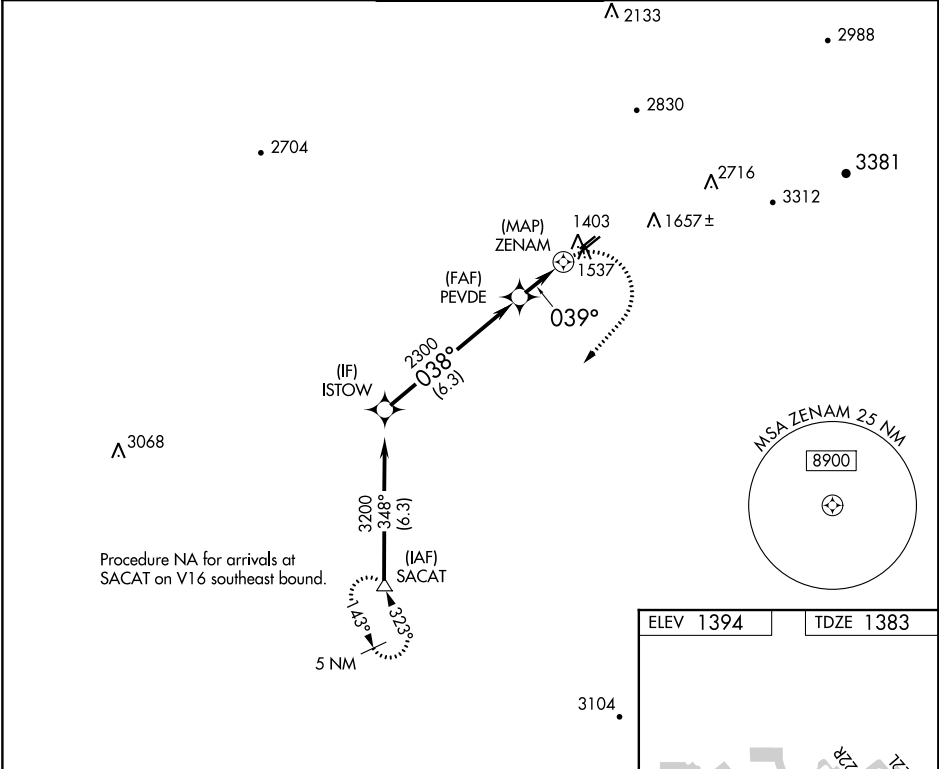

MESA, ARIZONA

AL-6647 (FAA)

21112

WAAS CH 56625 W04A	APP CRS 039°	Rwy Idg TDZE Apt Elev	3799 1383 1394
--	------------------------	-----------------------------	---

RNAV (GPS) RWY 4L

FALCON FLD (F'F'Z)

RNP APCH.

⚠ When local altimeter setting not received, use Phoenix Sky Harbor Intl altimeter setting and increase all MDA 80 feet and increase LP Cat C visibility ¼ SM and LNAV Cat C visibility ⅛ SM.

MISSED APPROACH: Climbing right turn to 5000 direct SACAT and hold, continue climb-in-hold to 5000.

Procedure NA for arrivals at SACAT on V16 southeast bound.

ELEV 1394	TDZE 1383
-----------	-----------

	6.3 NM		2 NM		0.8 NM
CATEGORY	A	B	C	D	
LP MDA	1780-1	397 (400-1)	1780-1½ 397 (400-1½)	NA	
LNAV MDA	1800-1	417 (500-1)	1800-1¼ 417 (500-1¼)	NA	

REIL Rwy 4L, 4R and 22R
MIRL Rwy 4R-22L 0
MIRL Rwy 4L-22R

SW-4, 22 APR 2021 to 20 MAY 2021

SW-4, 22 APR 2021 to 20 MAY 2021

MESA, ARIZONA
Amdt 1C 18JUL19

33°28'N-111°44'W

FALCON FLD (F'F'Z)

RNAV (GPS) RWY 4L