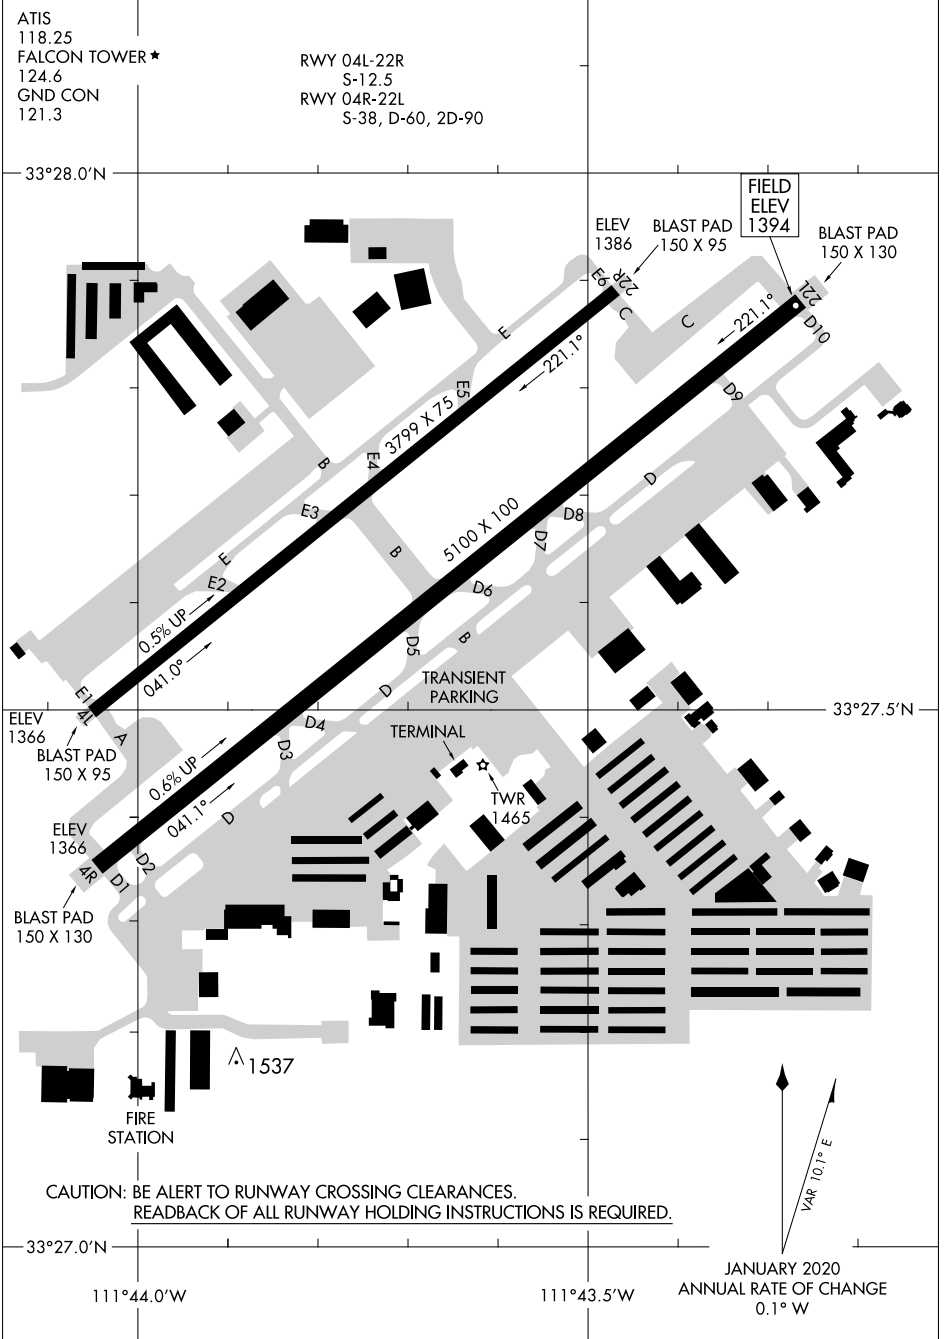

21112

AIRPORT DIAGRAM

AL-6647 (FAA)

FALCON FLD (F'F'Z)
MESA, ARIZONA

SW-4, 22 APR 2021 to 20 MAY 2021

SW-4, 22 APR 2021 to 20 MAY 2021

AIRPORT DIAGRAM

21112

MESA, ARIZONA
FALCON FLD (F'F'Z)