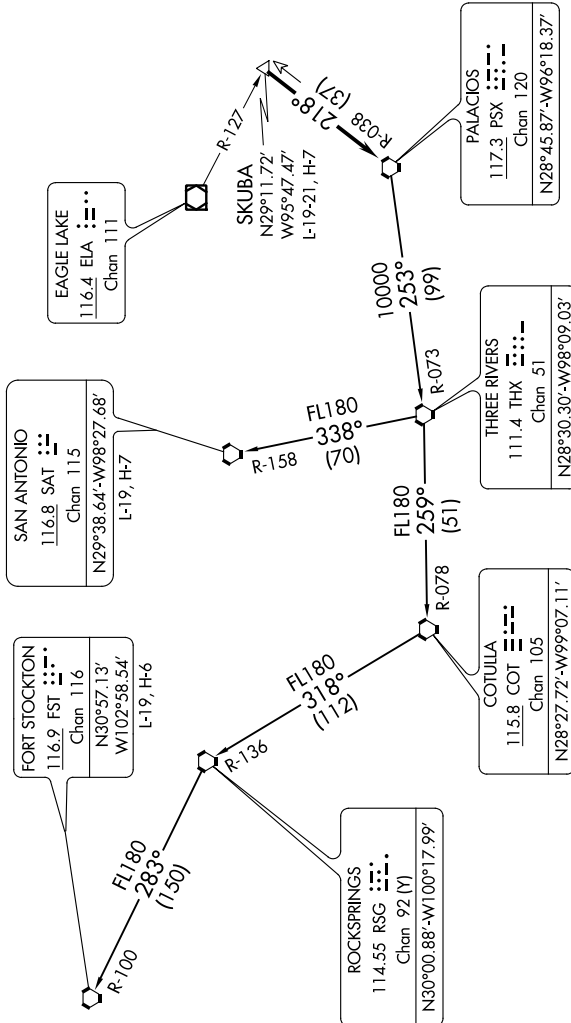

PALACIOS ONE DEPARTURE

SC-5, 22 APR 2021 to 20 MAY 2021

TAKEOFF MINIMUMS
Rwy 14, 32: Standard.

TOP ALTITUDE:
ASSIGNED BY ATC

(NARRATIVE ON FOLLOWING PAGE)

SC-5, 22 APR 2021 to 20 MAY 2021

NOTE: RADAR required.
NOTE: Chart not to scale.

PALACIOS ONE DEPARTURE