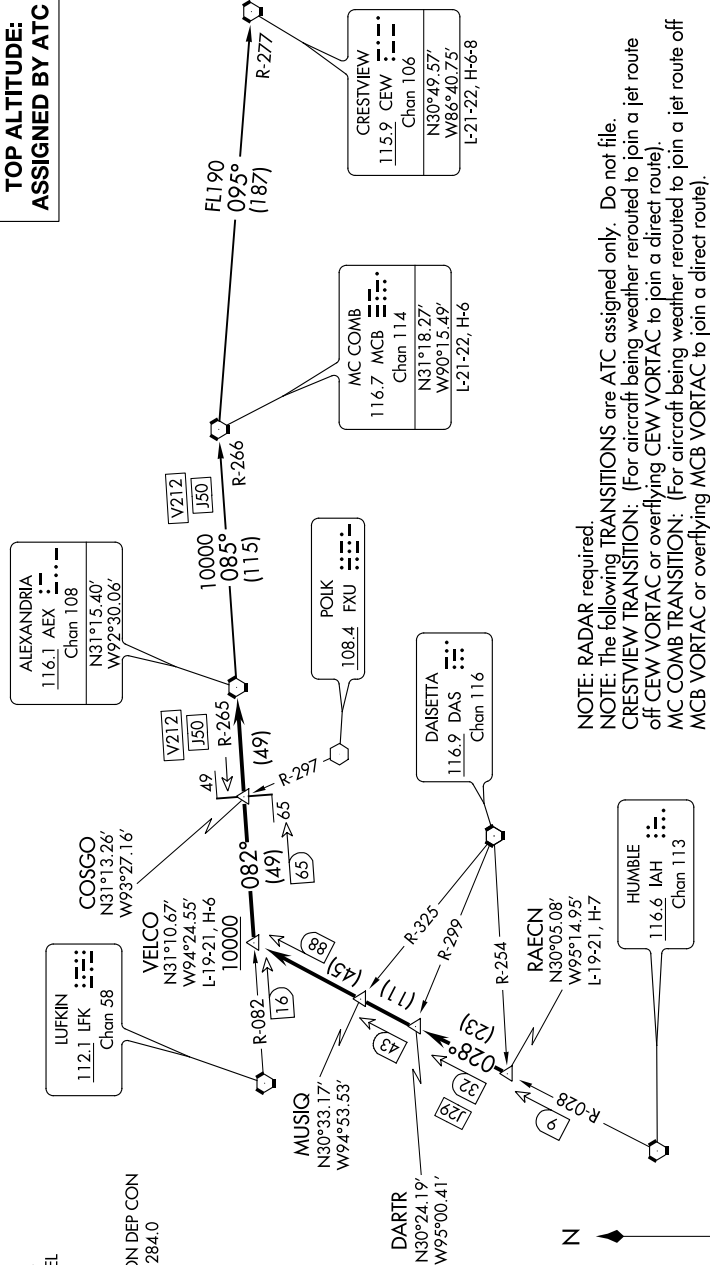

# ALEXANDRIA TWO DEPARTURE

SC-5, 22 APR 2021 to 20 MAY 2021

**TOP ALTITUDE:  
ASSIGNED BY ATC**

ASOS  
119.925  
CLNC DEL  
125.2  
CTAF  
123.0  
HOUSTON DEP CON  
134.45 284.0

**TAKEOFF MINIMUMS**  
Rwys 17, 35: Standard.

**NOTE: RADAR required.**  
**NOTE: The following TRANSITIONS are ATC assigned only. Do not file.**  
**CRESTVIEW TRANSITION:** (For aircraft being weather routed to join a jet route off CEW VORTAC or overflying CEW VORTAC to join a direct route).  
**MC COMB TRANSITION:** (For aircraft being weather routed to join a jet route off MCB VORTAC or overflying MCB VORTAC to join a direct route).

NOTE: Chart not to scale.

(NARRATIVE ON FOLLOWING PAGE)

SC-5, 22 APR 2021 to 20 MAY 2021

# ALEXANDRIA TWO DEPARTURE