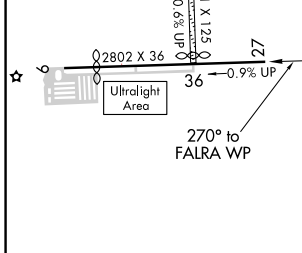

APP CRS 270°	Rwy Idg TDZE Apt Elev	N/A N/A 875
------------------------	-----------------------------	--

RNAV (GPS)-B

GALT FIELD (10C)

<p>▼ Use Waukegan Rgnl altimeter setting. ▲ NA GPS or RNP-0.3 Required. DME/DME RNP-0.3 NA.</p>	<p>MISSED APPROACH: Climb to 2000, then climbing left turn to 3000 direct HADAK WP and hold.</p>
---	--

<p>CHICAGO APP CON 120.55 306.925</p>	<p>UNICOM 122.8 (CTAF)</p>
--	---------------------------------------

2000	3000	HADAK	4 NM Holding Pattern
GENBE		HADAK	
3000		3000	
4.9 NM		5.1 NM	

CATEGORY	A	B	C	D
CIRCLING	1480-1	605 (700-1)	1480-1 ³ / ₄ 605 (700-1 ³ / ₄)	NA