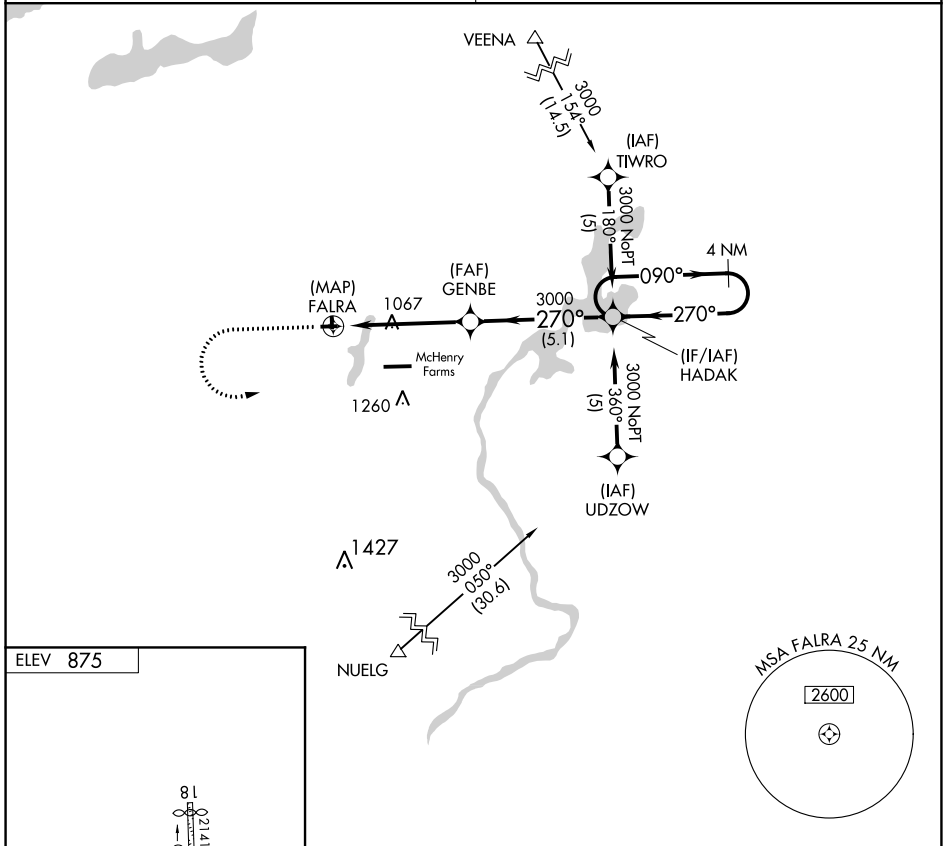

APP CRS 270°	Rwy Idg TDZE Apt Elev	N/A N/A 875
------------------------	-----------------------------	--

RNAV (GPS)-B

GALT FIELD (10C)

<p>▼ Use Waukegan Rgnl altimeter setting. ▲ NA GPS or RNP-0.3 Required. DME/DME RNP-0.3 NA.</p>	<p>MISSED APPROACH: Climb to 2000, then climbing left turn to 3000 direct HADAK WP and hold.</p>
---	--

<p>CHICAGO APP CON 120.55 306.925</p>	<p>UNICOM 122.8 (CTAF)</p>
--	---------------------------------------

2000	3000	HADAK	4 NM Holding Pattern
GENBE		HADAK	
3000		3000	
4.9 NM		5.1 NM	

CATEGORY	A	B	C	D
CIRCLING	1480-1	605 (700-1)	1480-1 ³ / ₄ 605 (700-1 ³ / ₄)	NA

EC-3, 22 APR 2021 to 20 MAY 2021

EC-3, 22 APR 2021 to 20 MAY 2021