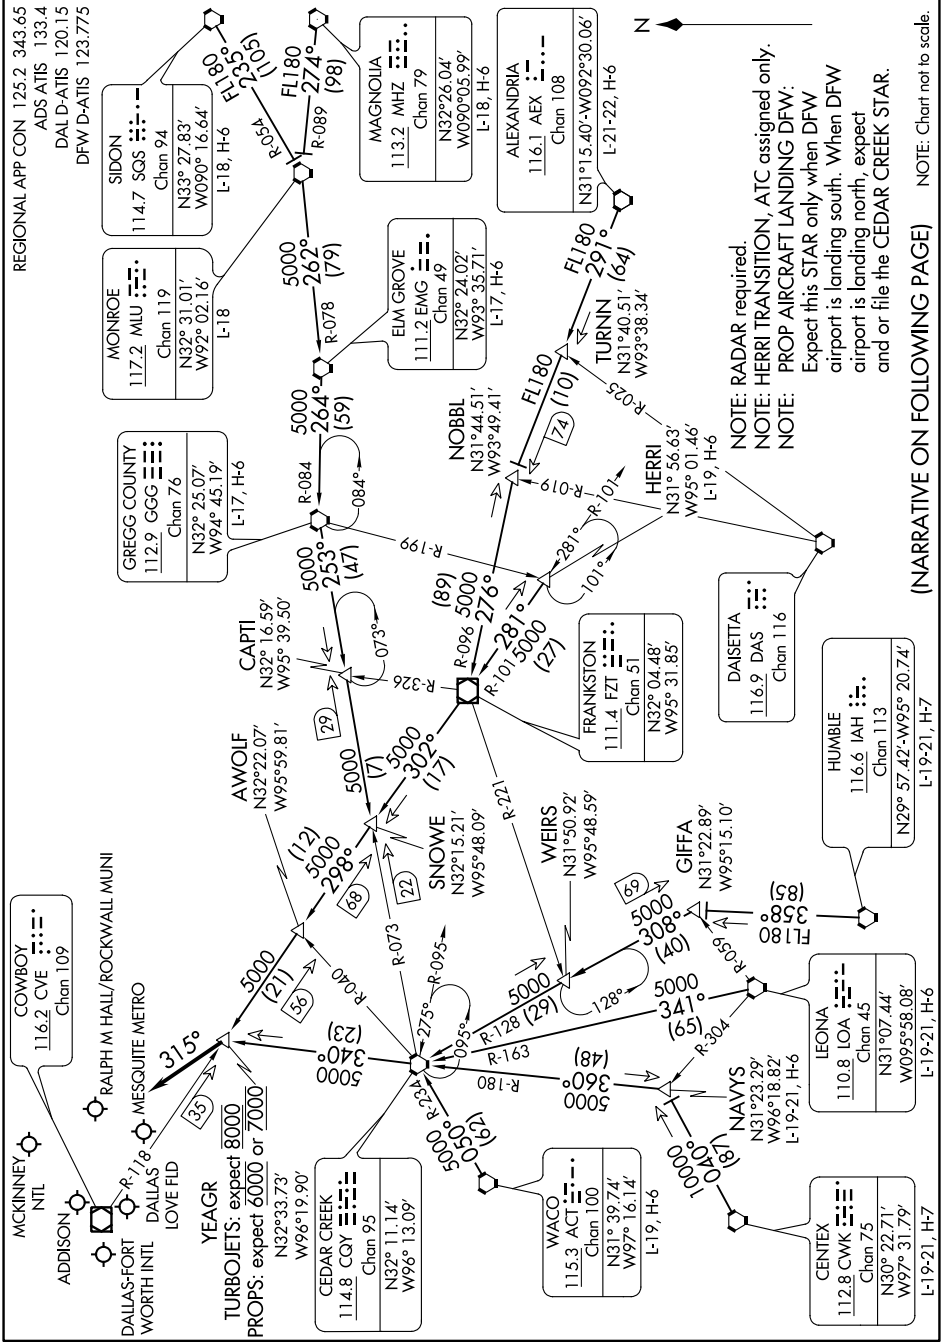

# YEAGR FOUR ARRIVAL

DALLAS-FORT WORTH, TEXAS

SC-2, 22 APR 2021 to 20 MAY 2021

NOTE: Chart not to scale.

NOTE: RADAR required.  
 NOTE: HERRI TRANSITION, ATC assigned only.  
 NOTE: PROP AIRCRAFT LANDING DFW:  
 Expect this STAR only when DFW airport is landing south. When DFW airport is landing north, expect and or file the CEDAR CREEK STAR.

(NARRATIVE ON FOLLOWING PAGE)

# YEAGR FOUR ARRIVAL

DALLAS-FORT WORTH, TEXAS

SC-2, 22 APR 2021 to 20 MAY 2021