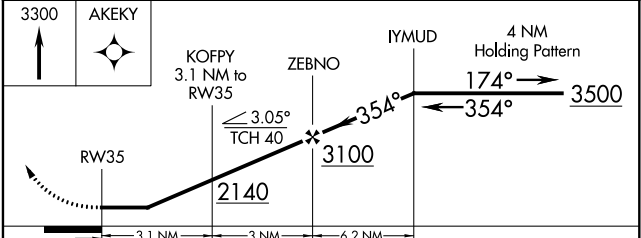

CATEGORY	A	B	C	D
LNAV MDA	1560-1	458 (500-1)	NA	

SC-3, 22 APR 2021 to 20 MAY 2021

SC-3, 22 APR 2021 to 20 MAY 2021