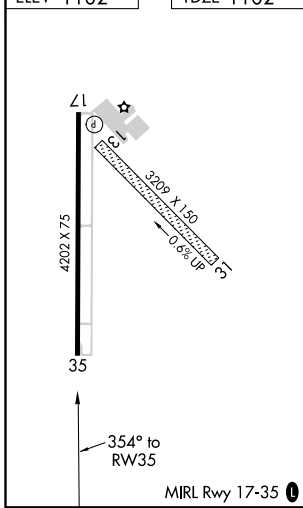

CATEGORY	A	B	C	D
LNAV MDA	1560-1	458 (500-1)	NA	

SC-3, 22 APR 2021 to 20 MAY 2021

SC-3, 22 APR 2021 to 20 MAY 2021