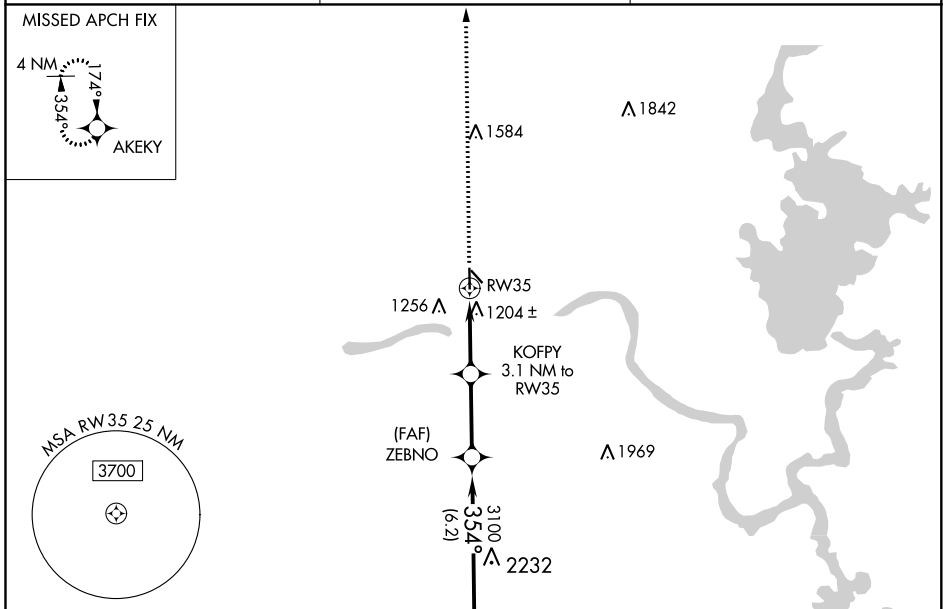

APP CRS 354°	Rwy Idg 4202
	TDZE 1102
	Apt Elev 1102

RNAV (GPS) RWY 35

LLANO MUNI (A.QO)

RNP APCH.		MISSED APPROACH: Climb to 3300 direct AKEY and hold.
Procedure NA at night. Rwy 35 helicopter visibility reduction below 1 SM NA. When local altimeter setting not received, use Burnet altimeter setting and increase all MDA 80 feet.		

AWOS-3 119.425	HOUSTON CENTER 132.35 317.5	UNICOM 123.05 (CTAF) 0

ELEV 1102	TDZE 1102