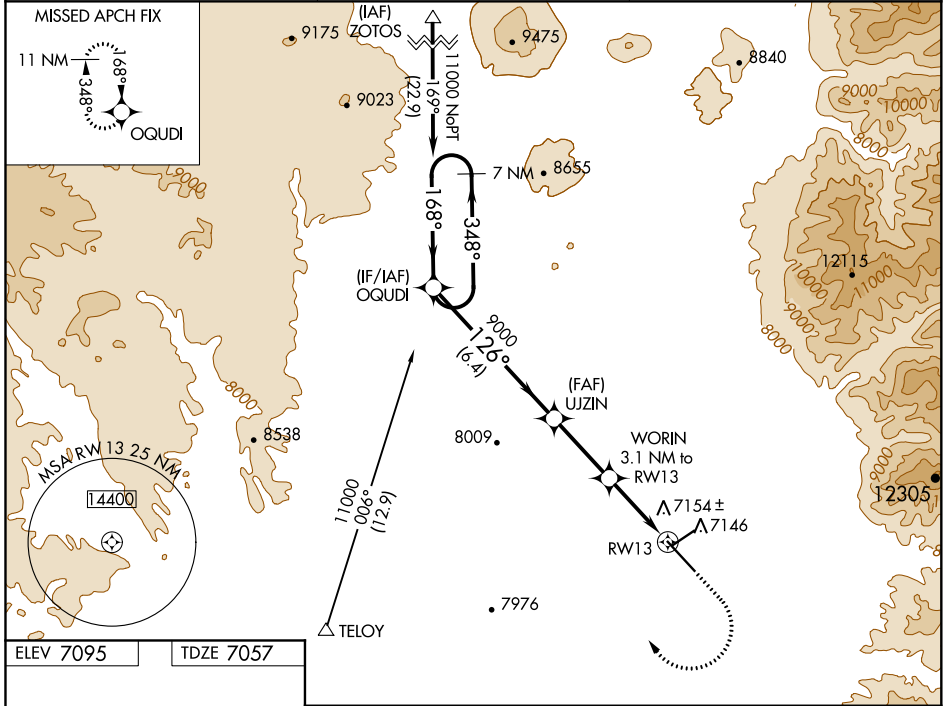

WAAS CH 97441 W13A	APP CRS 126°	Rwy ldg TDZE Apt Elev	8603 7057 7095
--	------------------------	-----------------------------	---

RNAV (GPS) RWY 13

TAOS RGNL (SKX)

⚠ For uncompensated Baro-VNAV systems, LNAV/VNAV NA below -29°C (-20°F) or above 47°C (118°F).
DME/DME RNP-0.3 NA.

⚠ MISSED APPROACH: (Do not exceed 250K until OQUDI)
Climb to 7800 then climbing right turn to 12400 direct OQUDI and hold, continue climb-in-hold to 12400.

AWOS-3PT 132.975	ALBUQUERQUE CENTER 132.8 346.35	UNICOM 122.8 (CTAF) 0
----------------------------	---	---------------------------------

ELEV 7095	TDZE 7057
-----------	-----------

CATEGORY	A	B	C	D
LPV DA		7258- ³ / ₄	200 (200- ³ / ₄)	
LNAV/VNAV DA		7346- ⁷ / ₈	288 (300- ⁷ / ₈)	
LNAV MDA		7420-1	362 (400-1)	
C CIRCLING	7600-1 505 (600-1)	7640-1 545 (600-1)	7920-2½ 825 (900-2½)	8020-3 925 (1000-3)

SW-1, 22 APR 2021 to 20 MAY 2021

SW-1, 22 APR 2021 to 20 MAY 2021