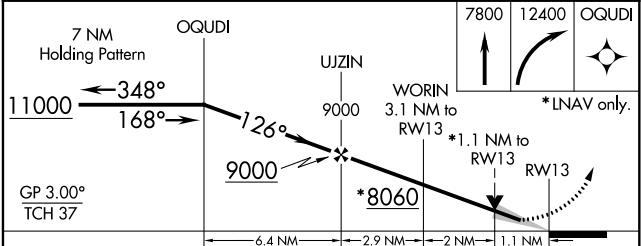

CATEGORY	A	B	C	D
LPV DA		7258-³/₄	200 (200-³/₄)	
LNAV/VNAV DA		7346-⁷/₈	288 (300-⁷/₈)	
LNAV MDA		7420-1	362 (400-1)	
C CIRCLING	7600-1 505 (600-1)	7640-1 545 (600-1)	7920-2½ 825 (900-2½)	8020-3 925 (1000-3)

SW-1, 22 APR 2021 to 20 MAY 2021

SW-1, 22 APR 2021 to 20 MAY 2021