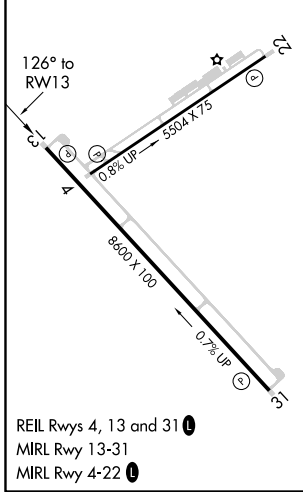

CATEGORY	A	B	C	D
LPV DA		7258-³/₄	200 (200-³/₄)	
LNAV/VNAV DA		7346-⁷/₈	288 (300-⁷/₈)	
LNAV MDA		7420-1	362 (400-1)	
C CIRCLING	7600-1 505 (600-1)	7640-1 545 (600-1)	7920-2½ 825 (900-2½)	8020-3 925 (1000-3)

SW-1, 22 APR 2021 to 20 MAY 2021

SW-1, 22 APR 2021 to 20 MAY 2021