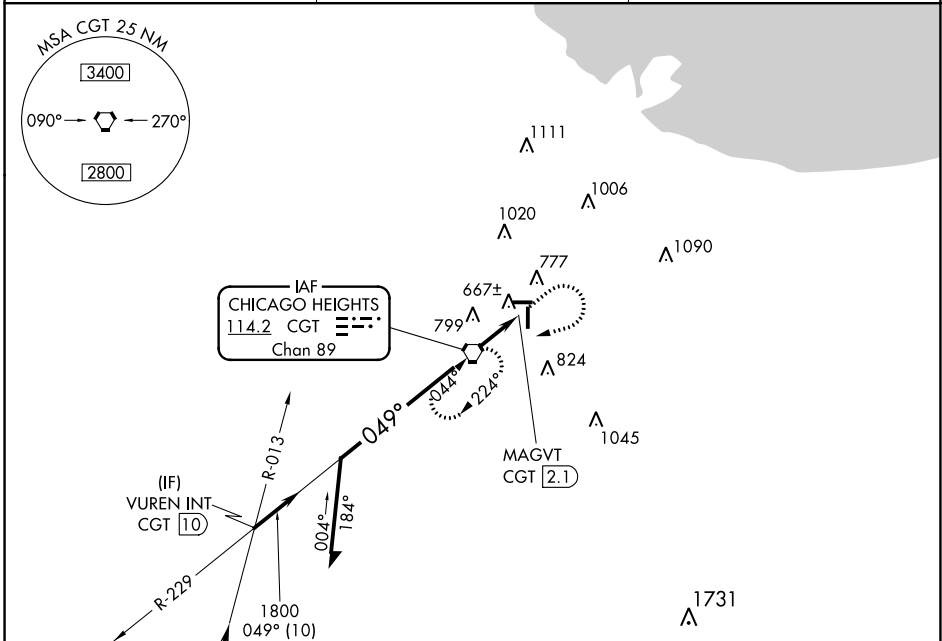

VORTAC CGT 114.2 Chan 89	APP CRS 049°	Rwy Idg TDZE Apt Elev N/A N/A 620
--	------------------------	---

VOR-A
LANSING MUNI (IGQ)

⚠ When local altimeter setting not received, use Chicago Midway Intl altimeter setting and increase all MDAs 60 feet. Circling Rwy 9 NA at night.

⚠ MISSED APPROACH: Climb to 1500 then climbing right turn to 2300 direct CGT VORTAC and hold.

AWOS-3 119.275	CHICAGO APP CON 128.2 285.6	UNICOM 122.7 (CTAF) 0
--------------------------	---------------------------------------	---------------------------------

CATEGORY	A	B	C	D	FAF to MAP 2.1 NM					
CIRCLING	1140-1 520 (600-1)		NA		Knots	60	90	120	150	180
					Min:Sec	2:06	1:24	1:03	0:50	0:42

EC-3, 22 APR 2021 to 20 MAY 2021

EC-3, 22 APR 2021 to 20 MAY 2021