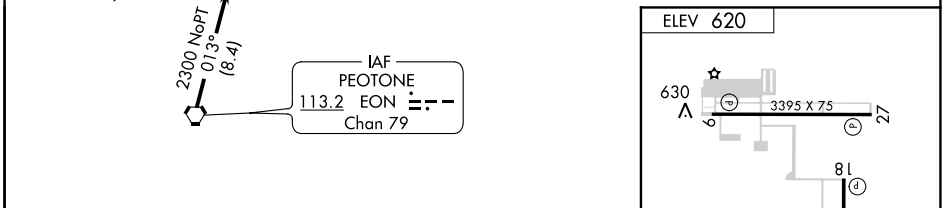

VORTAC CGT 114.2 Chan 89	APP CRS 049°	Rwy Idg TDZE Apt Elev N/A N/A 620
--	------------------------	---

VOR-A
LANSING MUNI (IGQ)

⚠ When local altimeter setting not received, use Chicago Midway Intl altimeter setting and increase all MDAs 60 feet. Circling Rwy 9 NA at night.

⚠ MISSED APPROACH: Climb to 1500 then climbing right turn to 2300 direct CGT VORTAC and hold.

AWOS-3 119.275	CHICAGO APP CON 128.2 285.6	UNICOM 122.7 (CTAF) 0
--------------------------	---------------------------------------	---------------------------------

CATEGORY	A	B	C	D	FAF to MAP 2.1 NM					
CIRCLING	1140-1 520 (600-1)		NA		Knots	60	90	120	150	180
					Min:Sec	2:06	1:24	1:03	0:50	0:42

EC-3, 22 APR 2021 to 20 MAY 2021

EC-3, 22 APR 2021 to 20 MAY 2021