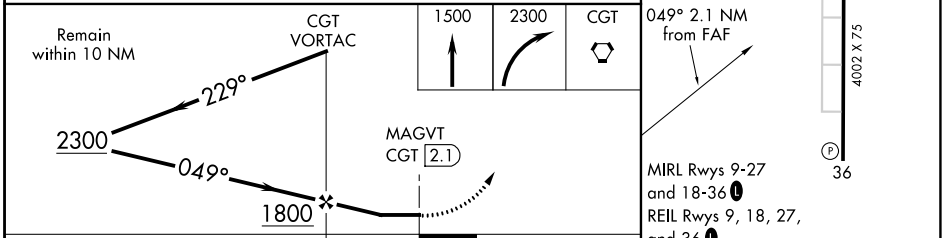

VORTAC CGT 114.2 Chan 89	APP CRS 049°	Rwy Idg TDZE Apt Elev N/A N/A 620
--	------------------------	---

VOR-A
LANSING MUNI (IGQ)

⚠ When local altimeter setting not received, use Chicago Midway Intl altimeter setting and increase all MDAs 60 feet. Circling Rwy 9 NA at night.

⚠ MISSED APPROACH: Climb to 1500 then climbing right turn to 2300 direct CGT VORTAC and hold.

AWOS-3 119.275	CHICAGO APP CON 128.2 285.6	UNICOM 122.7 (CTAF) 0
--------------------------	---------------------------------------	---------------------------------

CATEGORY	A	B	C	D	FAF to MAP 2.1 NM					
CIRCLING	1140-1 520 (600-1)		NA		Knots	60	90	120	150	180
					Min:Sec	2:06	1:24	1:03	0:50	0:42

EC-3, 22 APR 2021 to 20 MAY 2021

EC-3, 22 APR 2021 to 20 MAY 2021