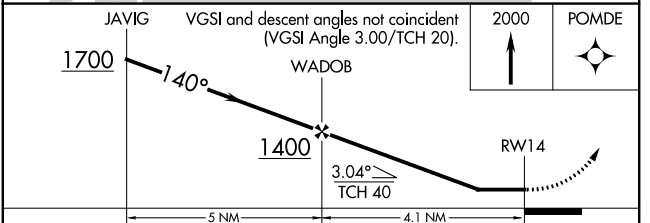

APP CRS	Rwy Idg	3320
140°	TDZE	32
	Apt Elev	34

RNAV (GPS) RWY 14

BAYTOWN (HPY)

⚠ NA Circling NA at night. DME/DME RNP-0.3 NA. Visibility reduction by helicopters NA. Obtain local altimeter setting on CTAF; when not received, use William P Hobby altimeter setting and increase all MDA 60 feet.

⚠ MISSED APPROACH: Climb to 2000 direct to POMDE and hold.

HOUSTON APP CON 134.45 281.4	UNICOM 122.8 (CTAF) 0
--	---------------------------------

CATEGORY	A	B	C	D
LNAV MDA	500-1	468 (500-1)		NA
CIRCLING	500-1	466 (500-1)		NA