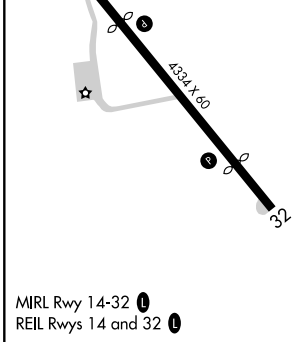

APP CRS	Rwy Idg	3320
140°	TDZE	32
	Apt Elev	34

RNAV (GPS) RWY 14

BAYTOWN (HPY)

⚠ NA Circling NA at night. DME/DME RNP-0.3 NA. Visibility reduction by helicopters NA. Obtain local altimeter setting on CTAF; when not received, use William P Hobby altimeter setting and increase all MDA 60 feet.

⚠ MISSED APPROACH: Climb to 2000 direct to POMDE and hold.

HOUSTON APP CON 134.45 281.4	UNICOM 122.8 (CTAF) 0

CATEGORY	A	B	C	D
LNAV MDA	500-1	468 (500-1)		NA
CIRCLING	500-1	466 (500-1)		NA

SC-5, 22 APR 2021 to 20 MAY 2021

SC-5, 22 APR 2021 to 20 MAY 2021