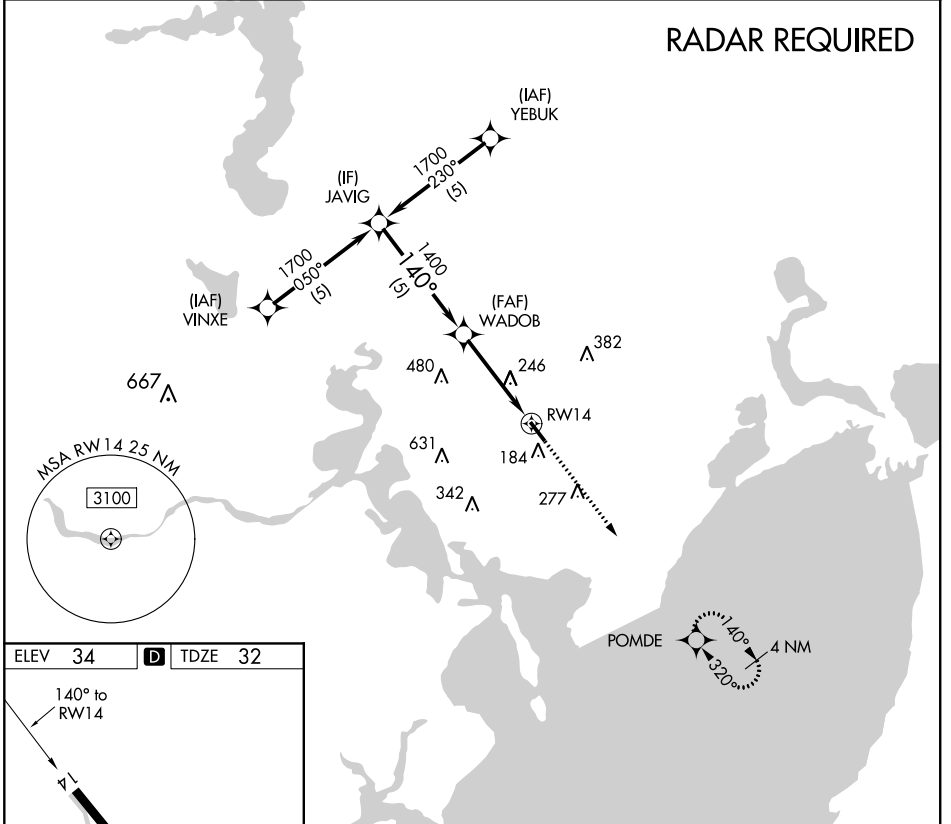

APP CRS	Rwy Idg	3320
140°	TDZE	32
	Apt Elev	34

RNAV (GPS) RWY 14

BAYTOWN (HPY)

⚠ NA Circling NA at night. DME/DME RNP-0.3 NA. Visibility reduction by helicopters NA. Obtain local altimeter setting on CTAF; when not received, use William P Hobby altimeter setting and increase all MDA 60 feet.

⚠ MISSED APPROACH: Climb to 2000 direct to POMDE and hold.

HOUSTON APP CON 134.45 281.4	UNICOM 122.8 (CTAF) 0
--	---------------------------------

CATEGORY	A	B	C	D
LNAV MDA	500-1	468 (500-1)		NA
CIRCLING	500-1	466 (500-1)		NA

SC-5, 22 APR 2021 to 20 MAY 2021

SC-5, 22 APR 2021 to 20 MAY 2021