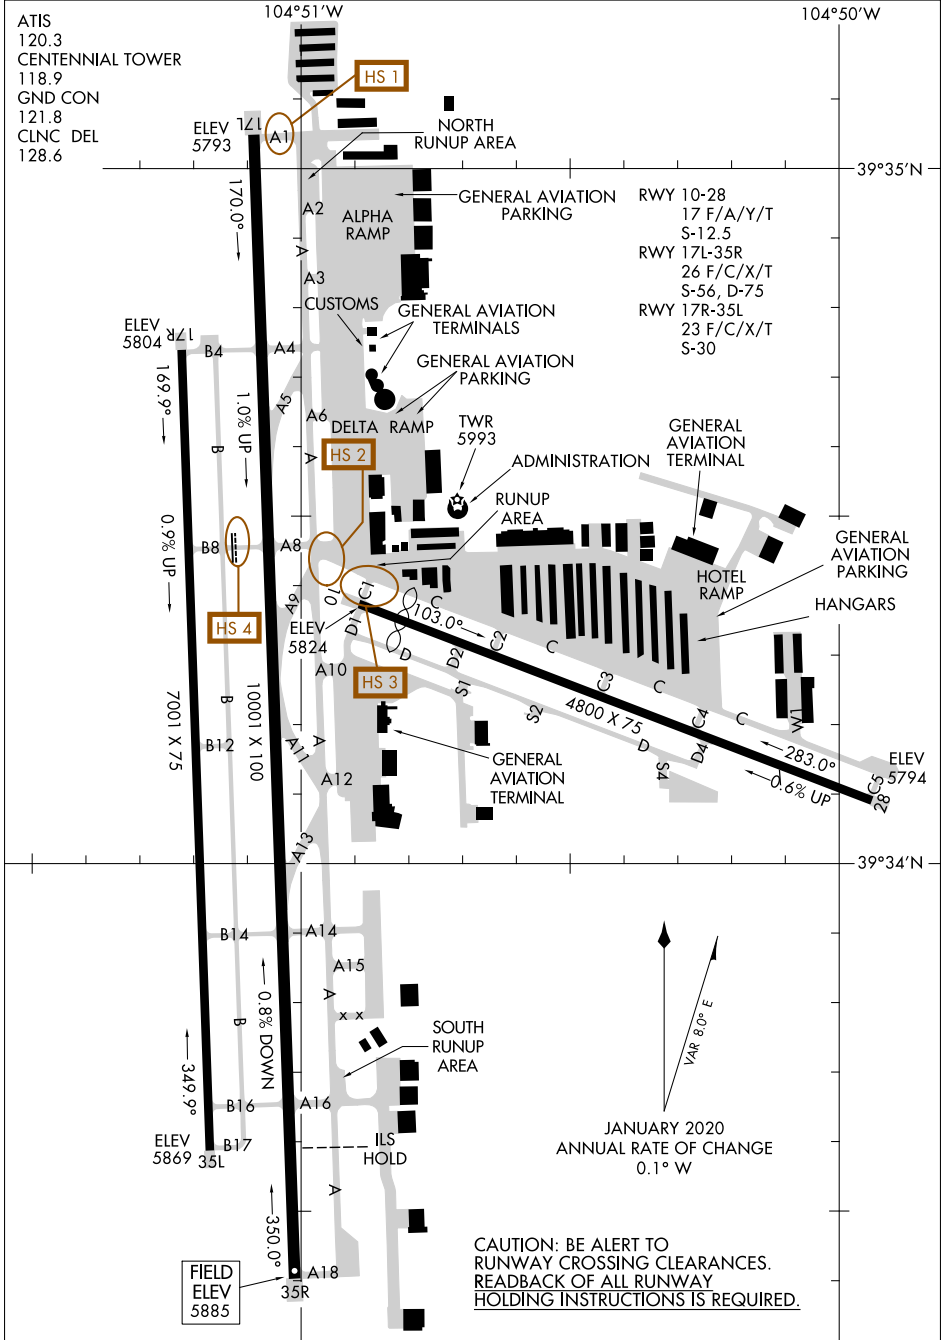

# AIRPORT DIAGRAM

AL-5715 (FAA)

CENTENNIAL (APA)  
DENVER, COLORADO

SW-1, 22 APR 2021 to 20 MAY 2021

SW-1, 22 APR 2021 to 20 MAY 2021

# AIRPORT DIAGRAM

DENVER, COLORADO  
CENTENNIAL (APA)