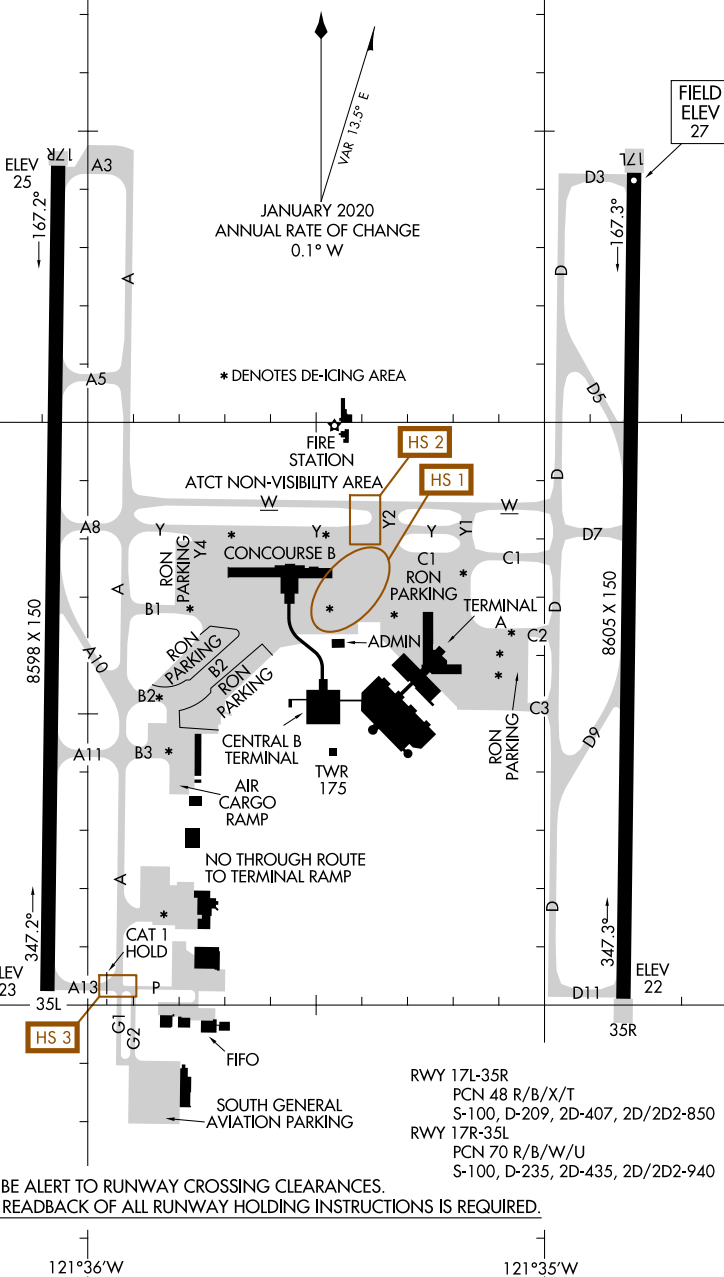

21112  
**AIRPORT DIAGRAM**

**SACRAMENTO INTL (SMF)**  
 SACRAMENTO, CALIFORNIA

AL-5490 (FAA)

- D-ATIS 126.75
- CAPITOL TOWER 125.7 256.7
- GND CON 121.7
- CLNC DEL 121.1 256.7
- CPDLC
- PDC

**CAUTION: BE ALERT TO RUNWAY CROSSING CLEARANCES.  
 READBACK OF ALL RUNWAY HOLDING INSTRUCTIONS IS REQUIRED.**

SW-2, 22 APR 2021 to 20 MAY 2021

SW-2, 22 APR 2021 to 20 MAY 2021