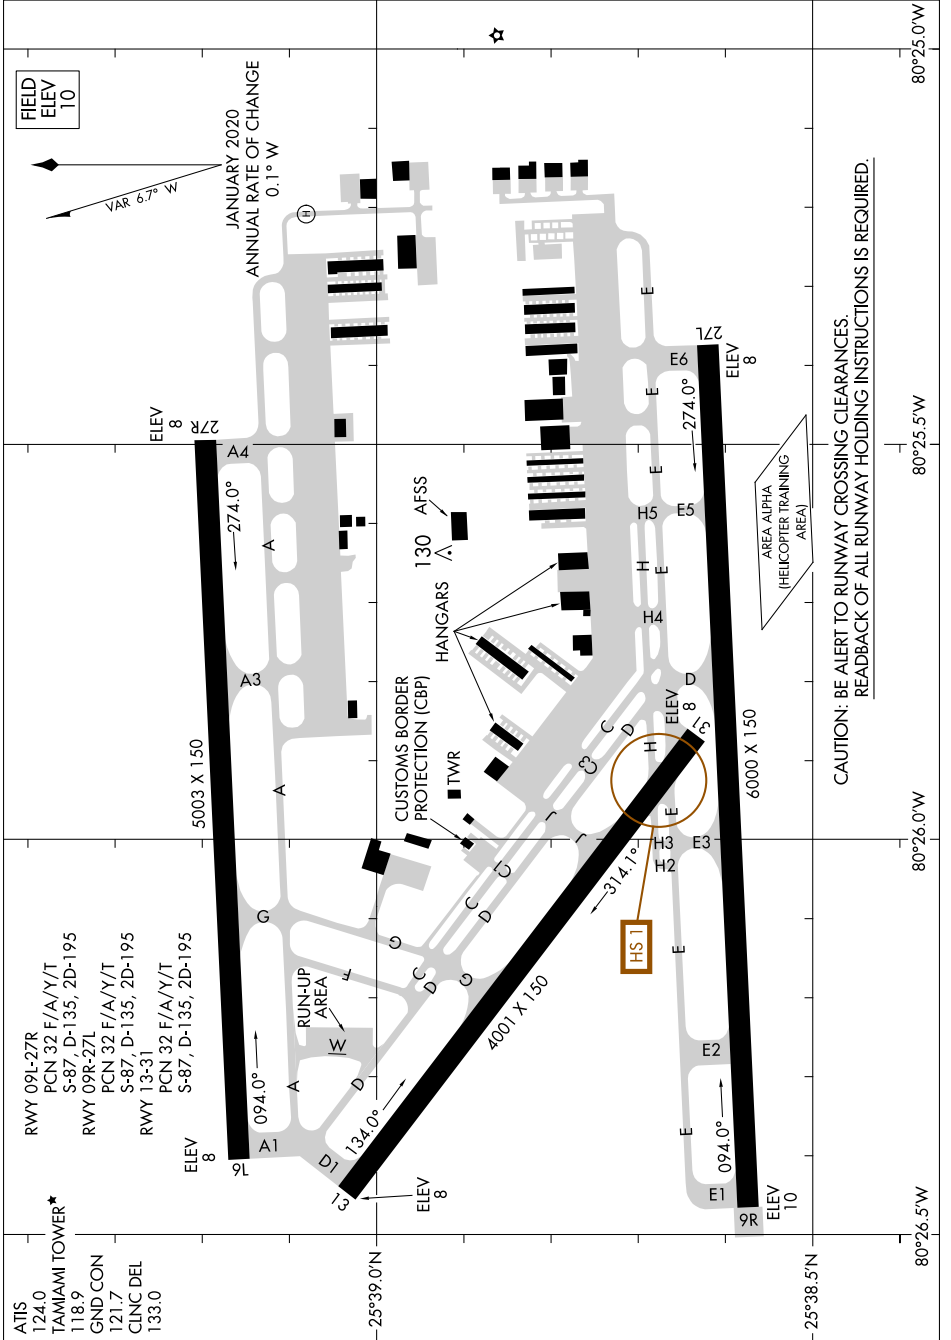

AIRPORT DIAGRAM

AL-5349 (FAA)

MIAMI EXECUTIVE (TMB)
MIAMI, FLORIDA

SE-3, 22 APR 2021 to 20 MAY 2021

AIRPORT DIAGRAM

MIAMI, FLORIDA
MIAMI EXECUTIVE (TMB)

SE-3, 22 APR 2021 to 20 MAY 2021