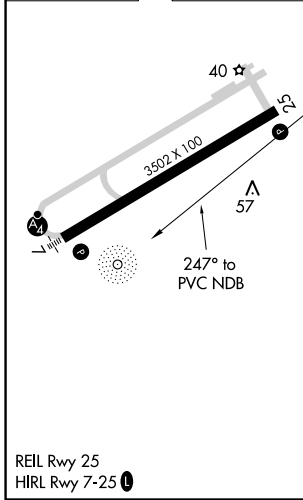

CATEGORY	A	B	C	D
S-25	500-1	492 (500-1)		NA
📶 CIRCLING	500-1	660-1		NA
	492 (500-1)	652 (700-1)