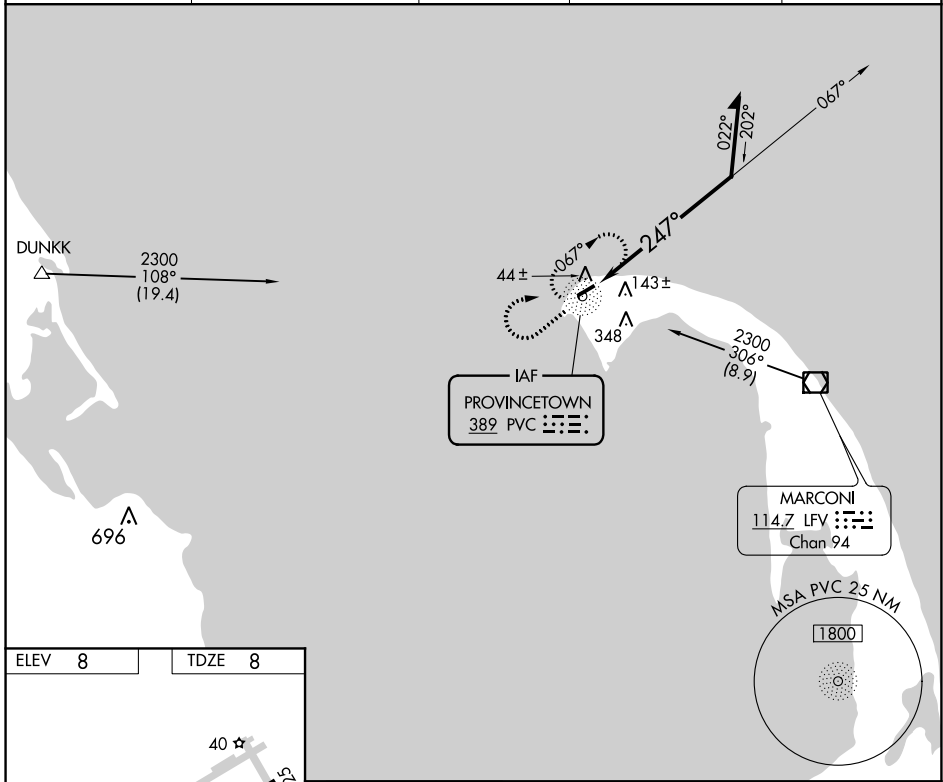

NDB PVC	APP CRS	Rwy Idg	3502
389	247°	TDZE	8
		Apt Elev	8

NDB RWY 25

PROVINCETOWN MUNI (PVC)

⚠ Rwy 25 helicopter visibility reduction below 1 SM NA. Straight-in Rwy 25 NA at night, Circling Rwy 25 NA at night. When local altimeter setting not received, use Hyannis altimeter setting and increase all MDA 80 feet.

MISSED APPROACH: Climb to 800 then climbing right turn to 2300 direct PVC NDB and hold.

AWOS-3PT	BOSTON APP CON ★	CLNC DEL	UNICOM	
119.275	118.2	120.65	122.8 (CTAF)	122.85 📶

NE-1, 22 APR 2021 to 20 MAY 2021

NE-1, 22 APR 2021 to 20 MAY 2021

ELEV	8	TDZE	8
------	----------	------	----------

CATEGORY	A	B	C	D
S-25	500-1	492 (500-1)		NA
📶 CIRCLING	500-1	660-1		NA
	492 (500-1)	652 (700-1)		