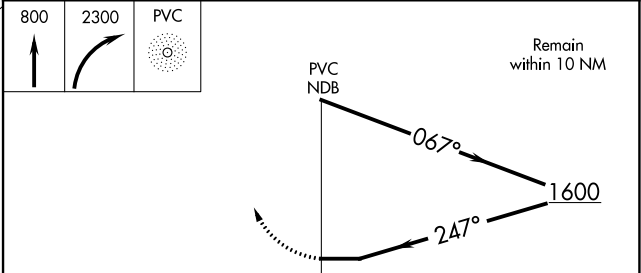

CATEGORY	A	B	C	D
S-25	500-1	492 (500-1)		NA
📶 CIRCLING	500-1	660-1		NA
	492 (500-1)	652 (700-1)