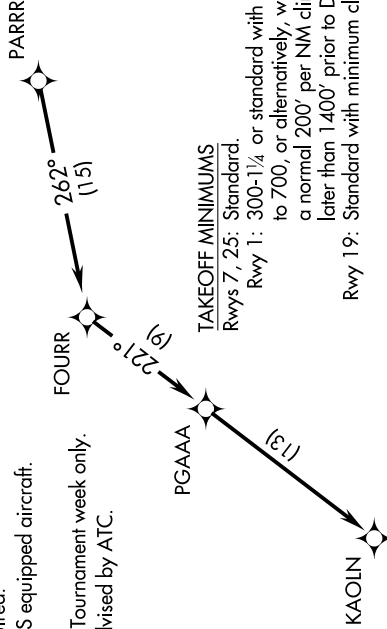

KAOLN SIX DEPARTURE (RNAV)

AIKEN RGNL (AIK)
AIKEN, SOUTH CAROLINA

SE-2, 22 APR 2021 to 20 MAY 2021

CTAF
122.8
AUGUSTA DEP CON ★
119.15 284.625
CLNC DEL
126.075

**TOP ALTITUDE:
ASSIGNED BY ATC**

- NOTE: DME/DME/IRU or GPS required.
- NOTE: RADAR required for non-GPS equipped aircraft.
- NOTE: RNAV 1.
- NOTE: For use during Masters Golf Tournament week only.
- NOTE: Do not exceed 250K until advised by ATC.

NOTE: Chart not to scale.

DEPARTURE ROUTE DESCRIPTION

TAKEOFF RWYS 1, 7, 19, 25: Climb on assigned heading for RADAR vectors to PARRR, then on depicted route to KAOLN. Thence. . . .

. . . . maintain altitude assigned by ATC. Expect clearance to filed altitude/flight level within 10 minutes after departure.

KAOLN SIX DEPARTURE (RNAV)

SE-2, 22 APR 2021 to 20 MAY 2021