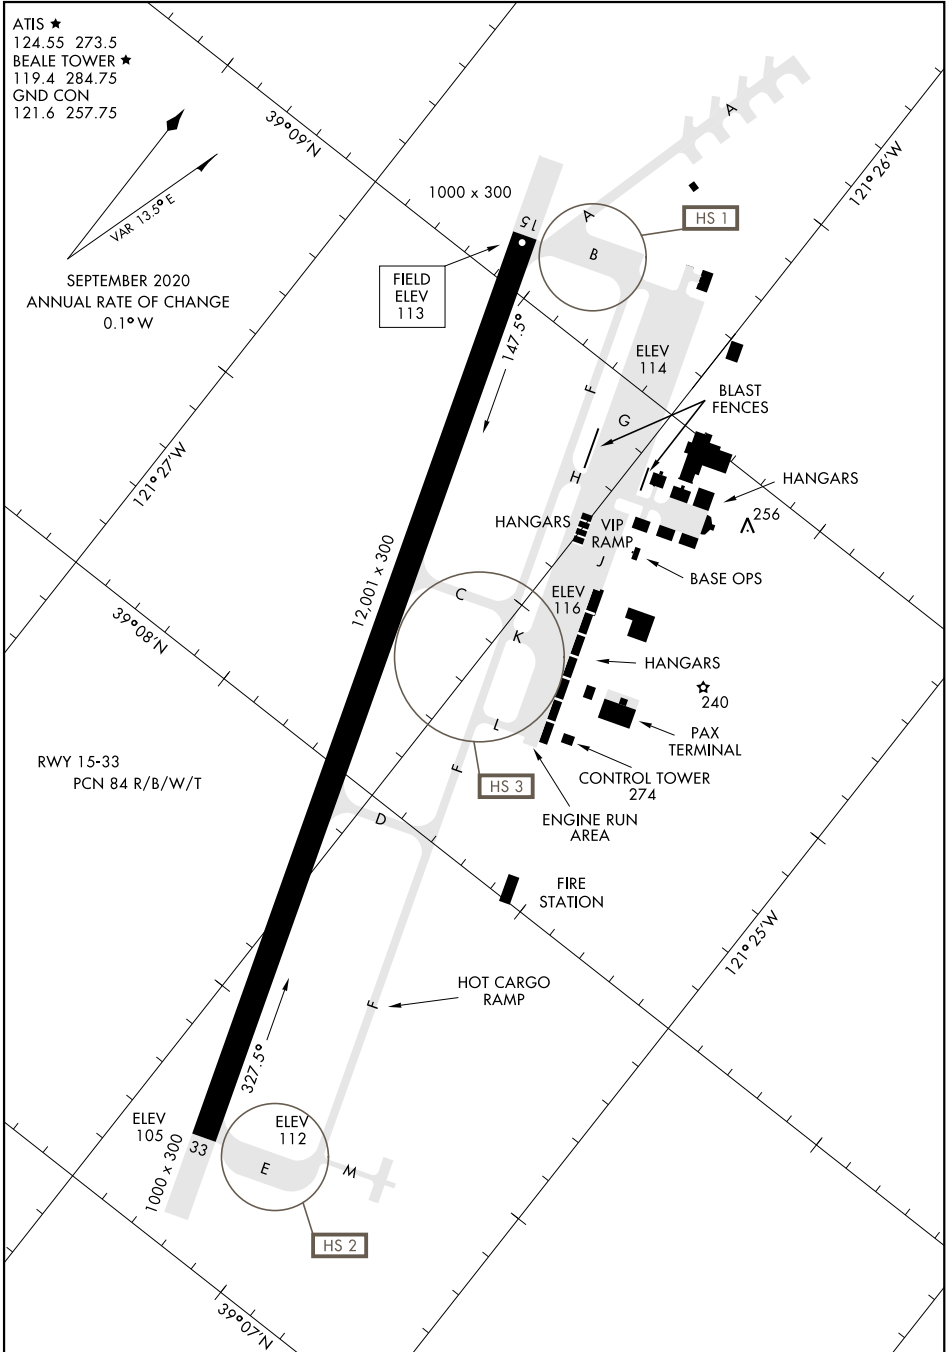

AIRPORT DIAGRAM

AFD-771 [USAF]

BEALE AFB (KBAB)
MARYSVILLE, CALIFORNIA

ATIS ★
124.55 273.5
BEALE TOWER ★
119.4 284.75
GND CON
121.6 257.75

SEPTEMBER 2020
ANNUAL RATE OF CHANGE
0.1° W

SW-2, 22 APR 2021 to 20 MAY 2021

SW-2, 22 APR 2021 to 20 MAY 2021

AIRPORT DIAGRAM

MARYSVILLE, CALIFORNIA
BEALE AFB (KBAB)