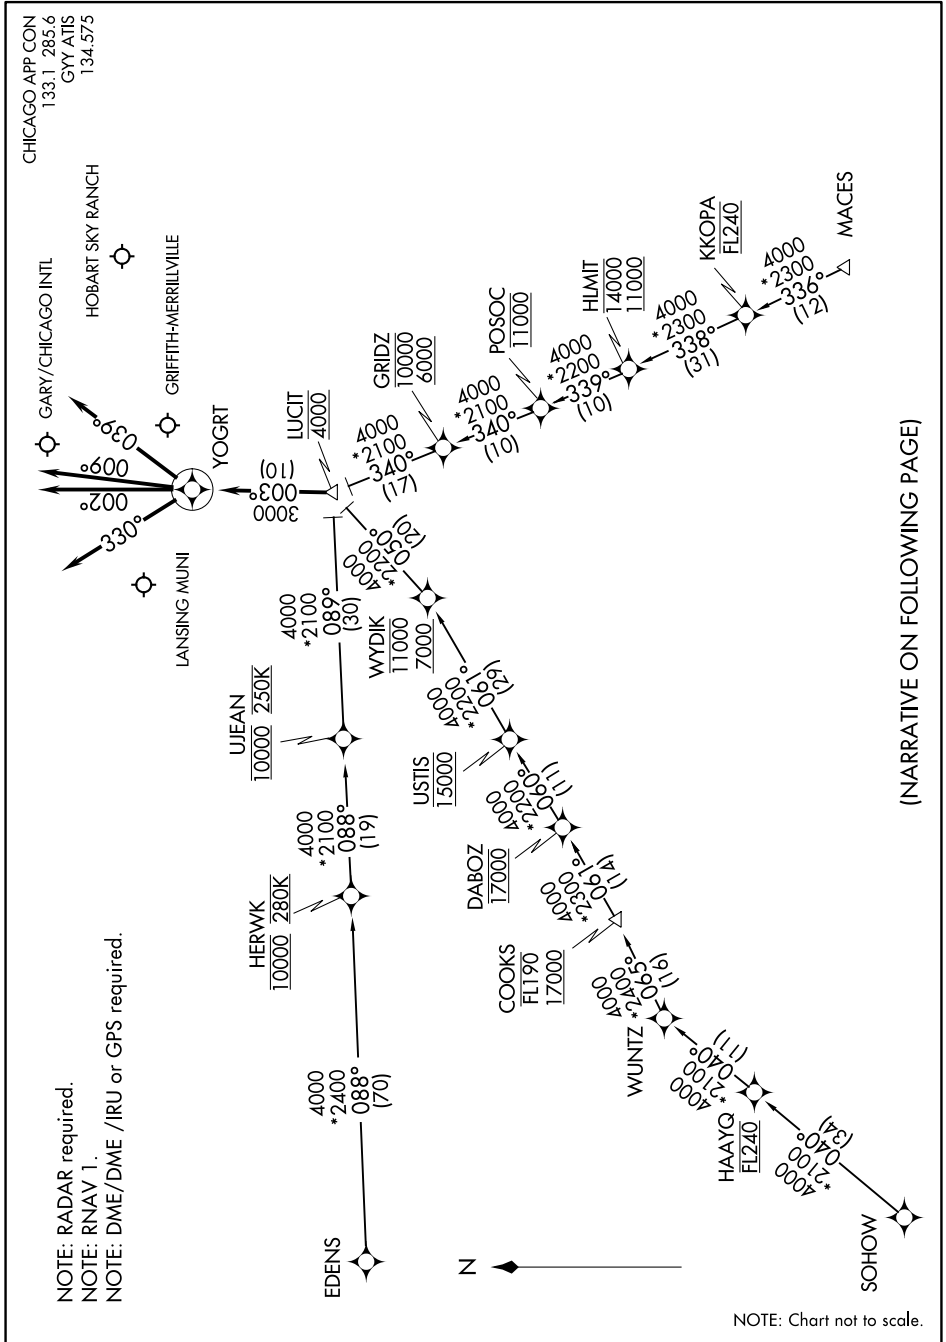

LUCIT ONE ARRIVAL (RNAV)

GARY, INDIANA

EC-2, 22 APR 2021 to 20 MAY 2021

(NARRATIVE ON FOLLOWING PAGE)

EC-2, 22 APR 2021 to 20 MAY 2021

LUCIT ONE ARRIVAL (RNAV)

GARY, INDIANA