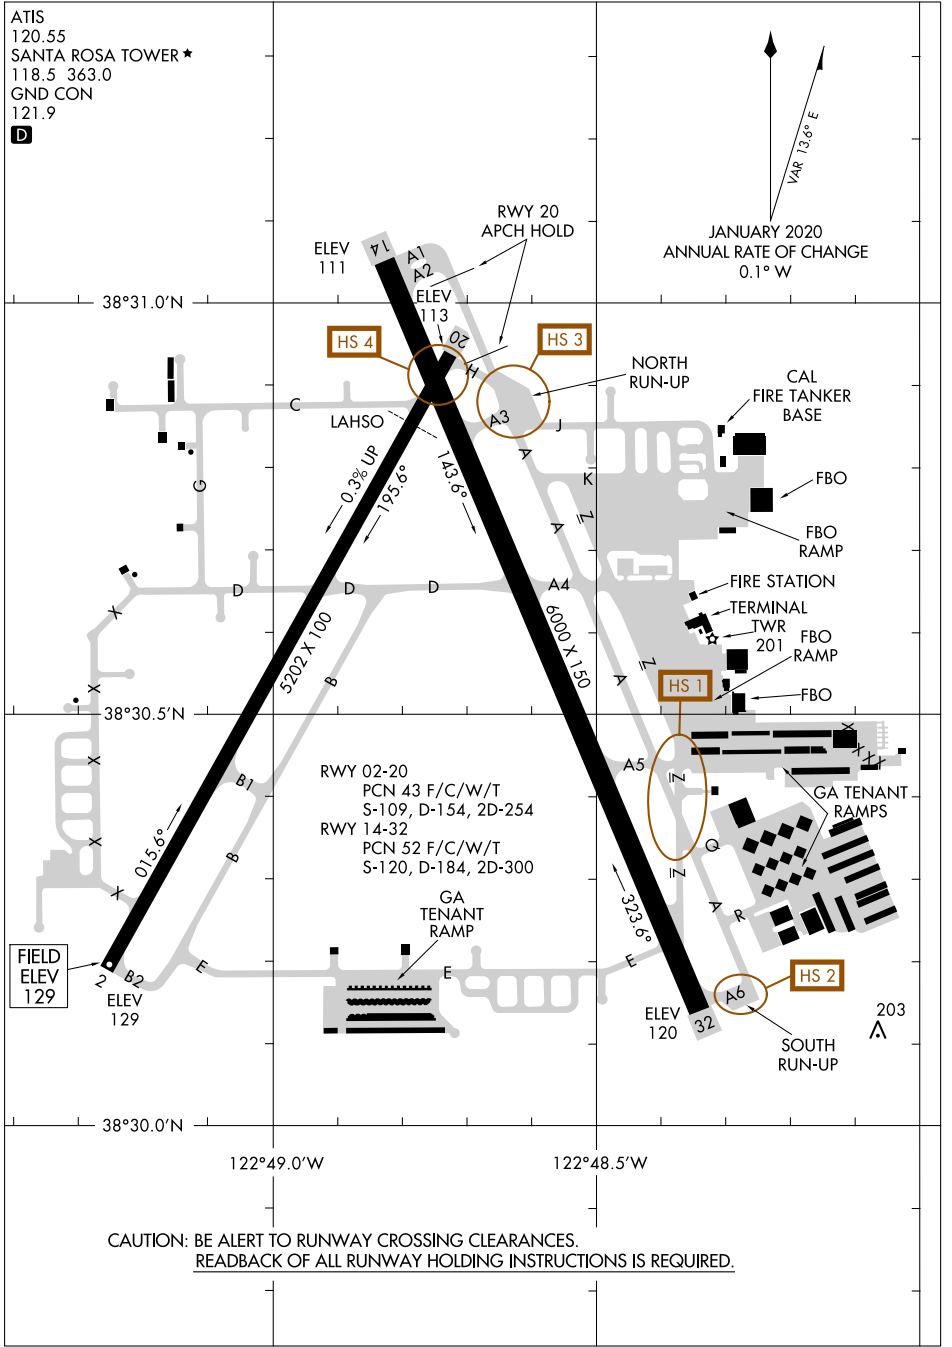

20310  
**AIRPORT DIAGRAM**

CHARLES M SCHULZ-SONOMA COUNTY (STS)  
 AL-696 (FAA) SANTA ROSA, CALIFORNIA

SW-2, 22 APR 2021 to 20 MAY 2021

SW-2, 22 APR 2021 to 20 MAY 2021

**AIRPORT DIAGRAM**  
 20310

SANTA ROSA, CALIFORNIA  
 CHARLES M SCHULZ-SONOMA COUNTY (STS)