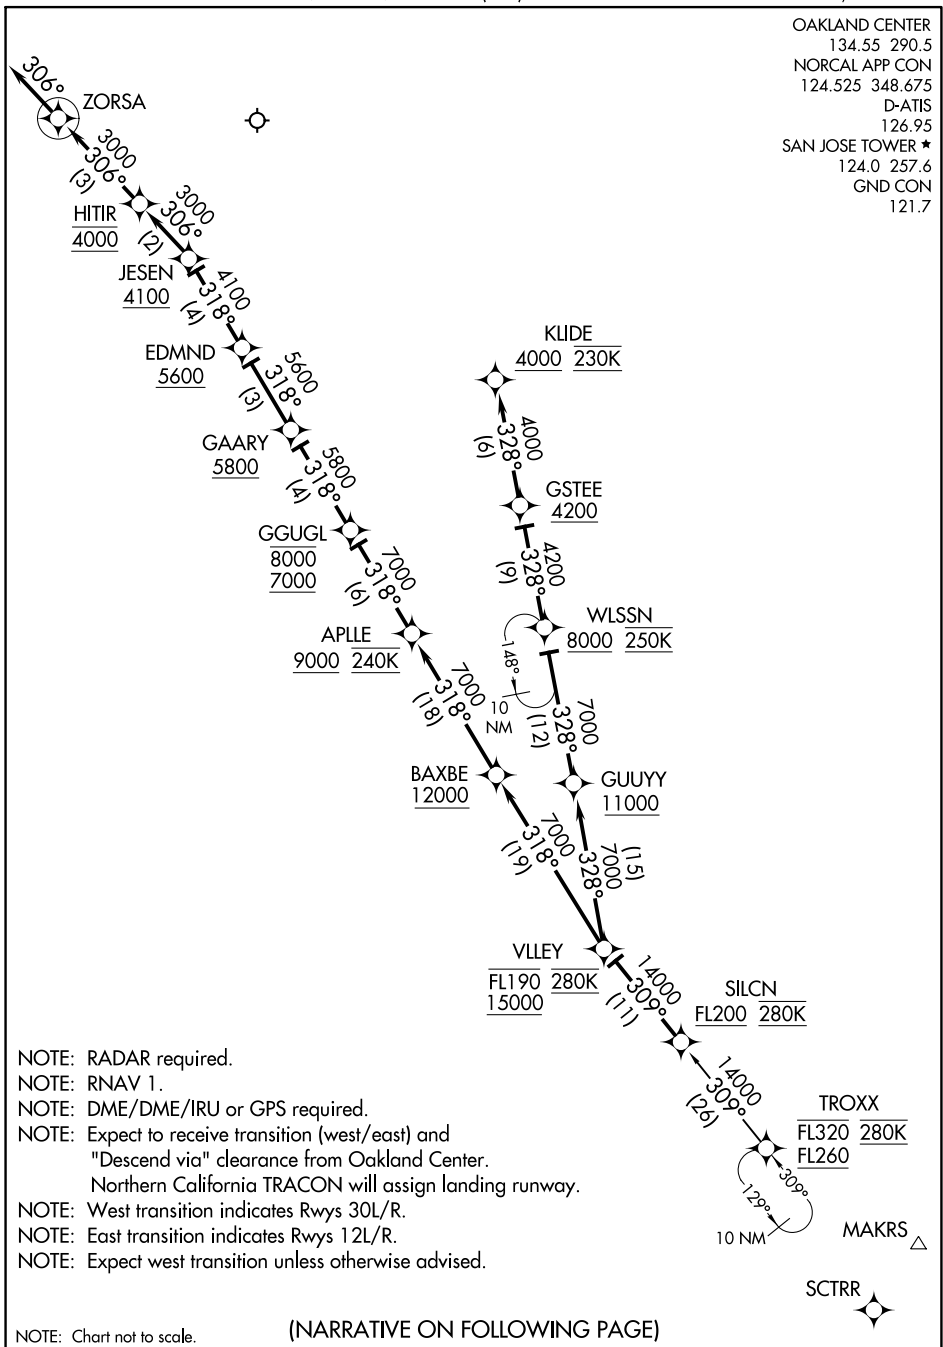

(SILCN.SILCN4) 17173

SILCN FOUR ARRIVAL (RNAV)

AL-693 (FAA)

NORMAN Y MINETA SAN JOSE INTL (SJC)

SAN JOSE, CALIFORNIA

OAKLAND CENTER
 134.55 290.5
 NORCAL APP CON
 124.525 348.675
 D-ATIS
 126.95
 SAN JOSE TOWER *
 124.0 257.6
 GND CON
 121.7

SW-2, 22 APR 2021 to 20 MAY 2021

SW-2, 22 APR 2021 to 20 MAY 2021

NOTE: Chart not to scale.

(NARRATIVE ON FOLLOWING PAGE)

SILCN FOUR ARRIVAL (RNAV)

(SILCN.SILCN4) 21JUL16

SAN JOSE, CALIFORNIA

NORMAN Y MINETA SAN JOSE INTL (SJC)