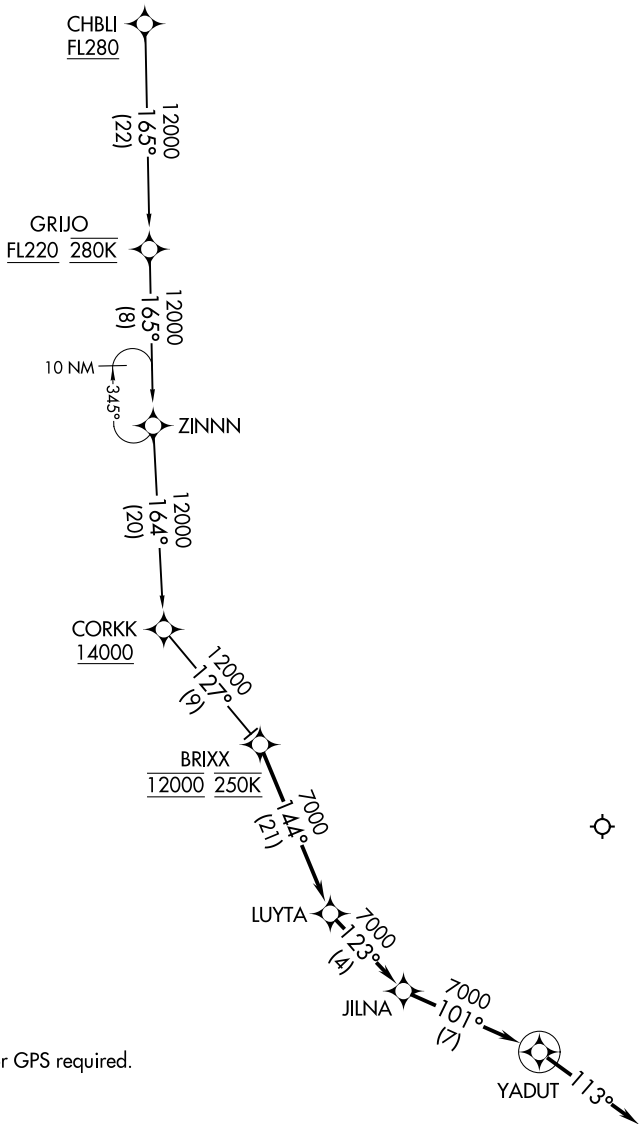

(BRXX.BRXX2) 17173

BRXX TWO ARRIVAL (RNAV)

AL-693 (FAA)

NORMAN Y MINETA SAN JOSE INTL (SJC)
SAN JOSE, CALIFORNIA

OAKLAND CENTER
125.85 323.0
NORCAL APP CON
133.95 317.6
D-ATIS
126.95
SAN JOSE TOWER ★
124.0 257.6
GND CON
121.7

NOTE: RADAR required.
NOTE: RNAV 1.
NOTE: DME/DME/IRU or GPS required.

NOTE: Chart not to scale.

ARRIVAL ROUTE DESCRIPTION

CHBLI TRANSITION (CHBLI.BRXX2)

From BRXX on track 144° to LUYTA, then on track 123° to JILNA, then on track 101° to YADUT, then on track 113°. Expect RADAR vectors to final approach course.

BRXX TWO ARRIVAL (RNAV)

(BRXX.BRXX2) 21JUL16

SAN JOSE, CALIFORNIA
NORMAN Y MINETA SAN JOSE INTL (SJC)

SW-2, 22 APR 2021 to 20 MAY 2021

SW-2, 22 APR 2021 to 20 MAY 2021