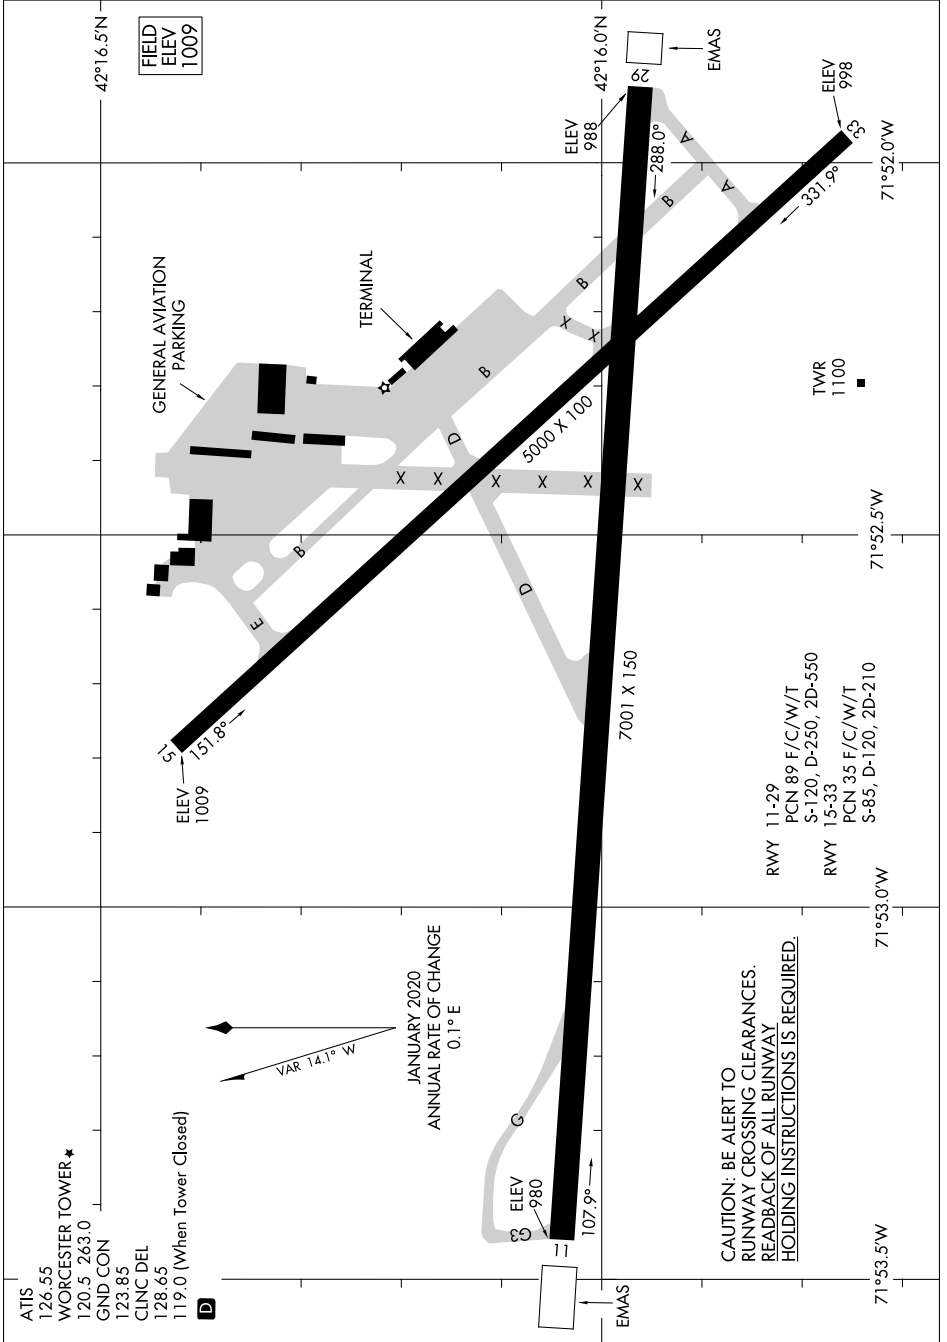

AIRPORT DIAGRAM

AL-652 (FAA)

WORCESTER RGNL (ORH)
WORCESTER, MASSACHUSETTS

NE-1, 22 APR 2021 to 20 MAY 2021

NE-1, 22 APR 2021 to 20 MAY 2021

AIRPORT DIAGRAM

WORCESTER, MASSACHUSETTS
WORCESTER RGNL (ORH)

ATIS 126.55
 WORCESTER TOWER ★ 120.5 263.0
 GND CON 123.85
 CLNC DEL 128.85
 119.0 (When Tower Closed)
 D

JANUARY 2020
 ANNUAL RATE OF CHANGE
 0.1° E
 VAR 14.1° W

CAUTION: BE ALERT TO
 RUNWAY CROSSING CLEARANCES.
 READBACK OF ALL RUNWAY
 HOLDING INSTRUCTIONS IS REQUIRED.