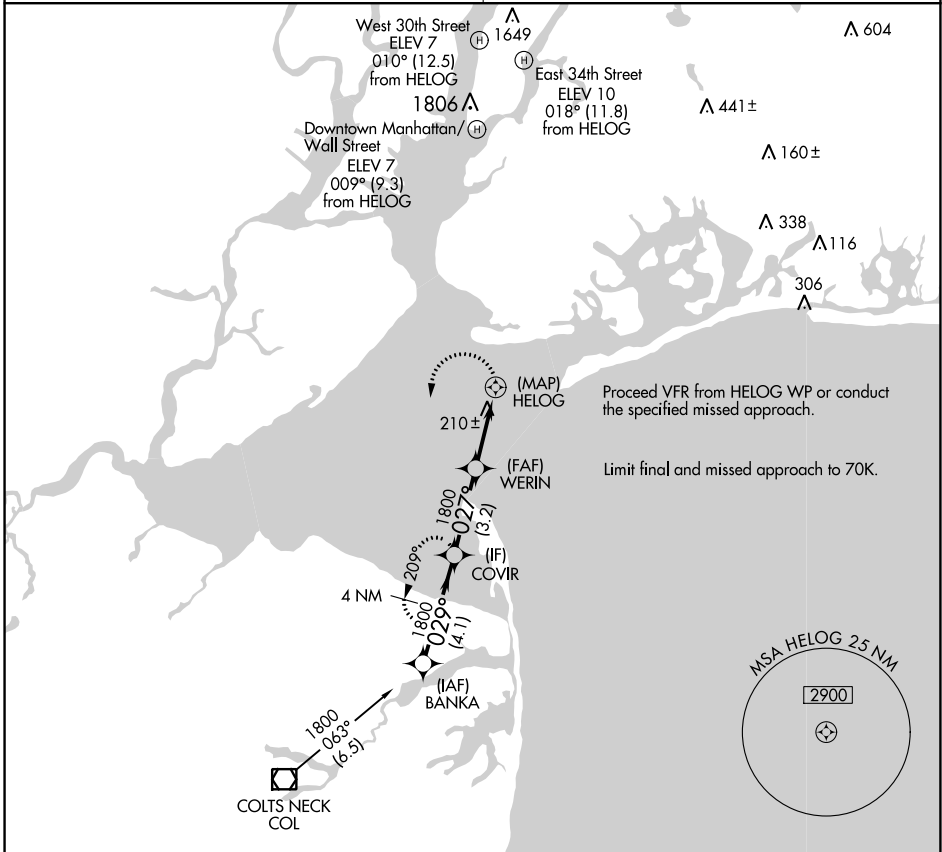

APP CRS <b>027°</b>	Rwy Idg TDZE Apt Elev	N/A N/A N/A
------------------------	-----------------------------	-------------------

# COPTER RNAV (GPS) 027°

JOHN F KENNEDY INTL (JFK)

RNP APCH.	MISSED APPROACH: Climbing left turn to 1800 direct COVIR and hold.
NA Use John F Kennedy Intl altimeter setting.	

(ARR/DEP) <b>128.725</b>	D-ATIS (ARR-NE) <b>117.7</b>	(ARR-SW) <b>115.4</b>	NEW YORK APP CON <b>128.125 269.0</b>
-----------------------------	------------------------------------	--------------------------	--

NE-2, 22 APR 2021 to 20 MAY 2021

NE-2, 22 APR 2021 to 20 MAY 2021

CATEGORY	COPTER
LNAV MDA	500-3/4 467 (500-3/4)