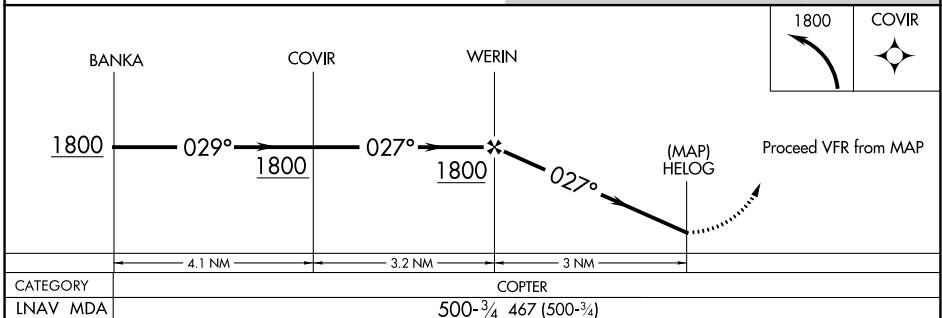

CATEGORY	COPTER
LNAV MDA	500-3/4 467 (500-3/4)