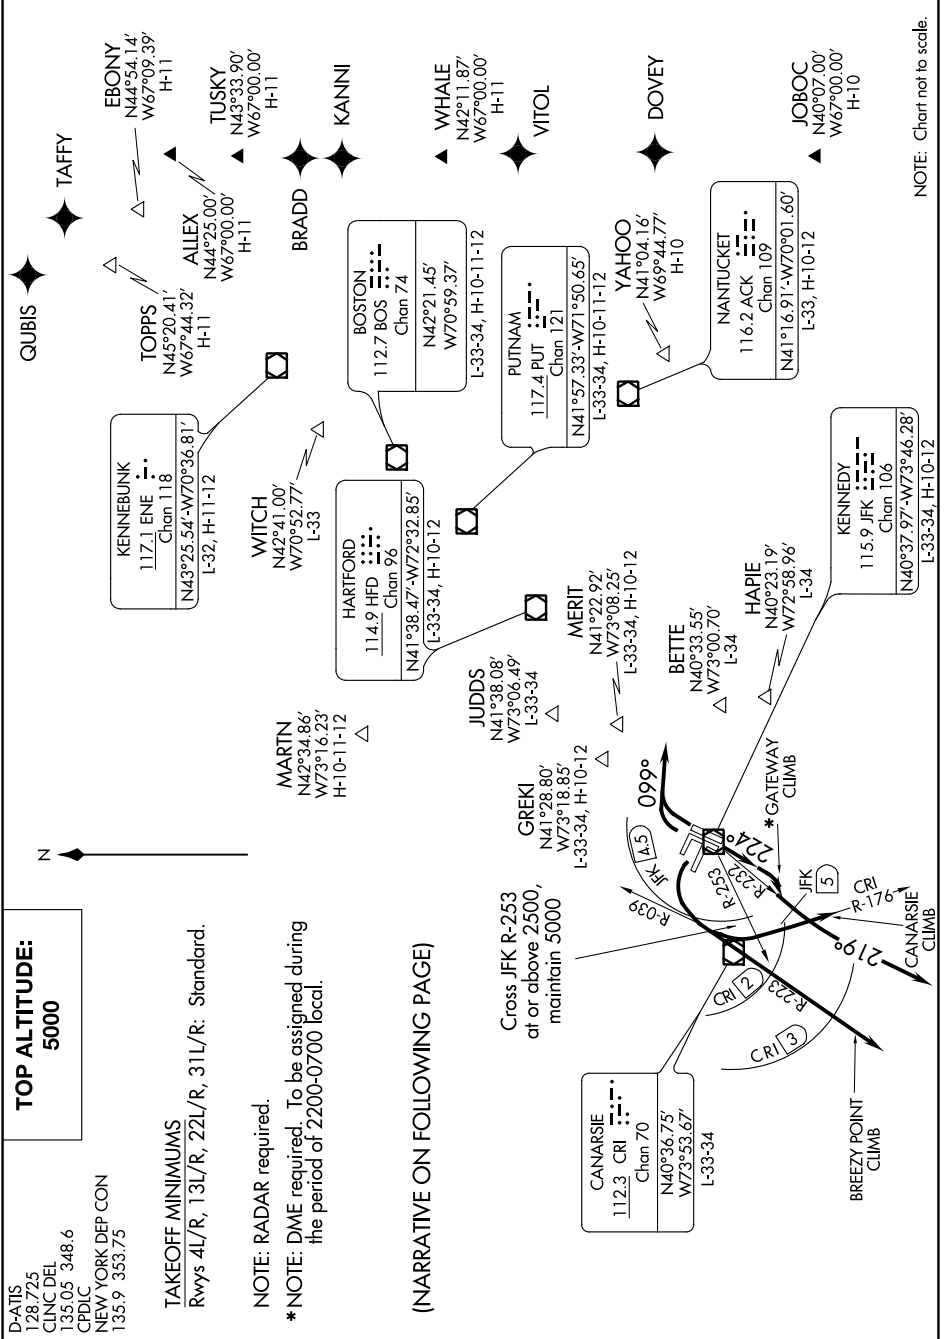

BETTE SIX DEPARTURE

AL-610 (FAA)

JOHN F KENNEDY INTL (JFK)

NEW YORK, NEW YORK

NE-2, 22 APR 2021 to 20 MAY 2021

NE-2, 22 APR 2021 to 20 MAY 2021

NOTE: Chart not to scale.

BETTE SIX DEPARTURE