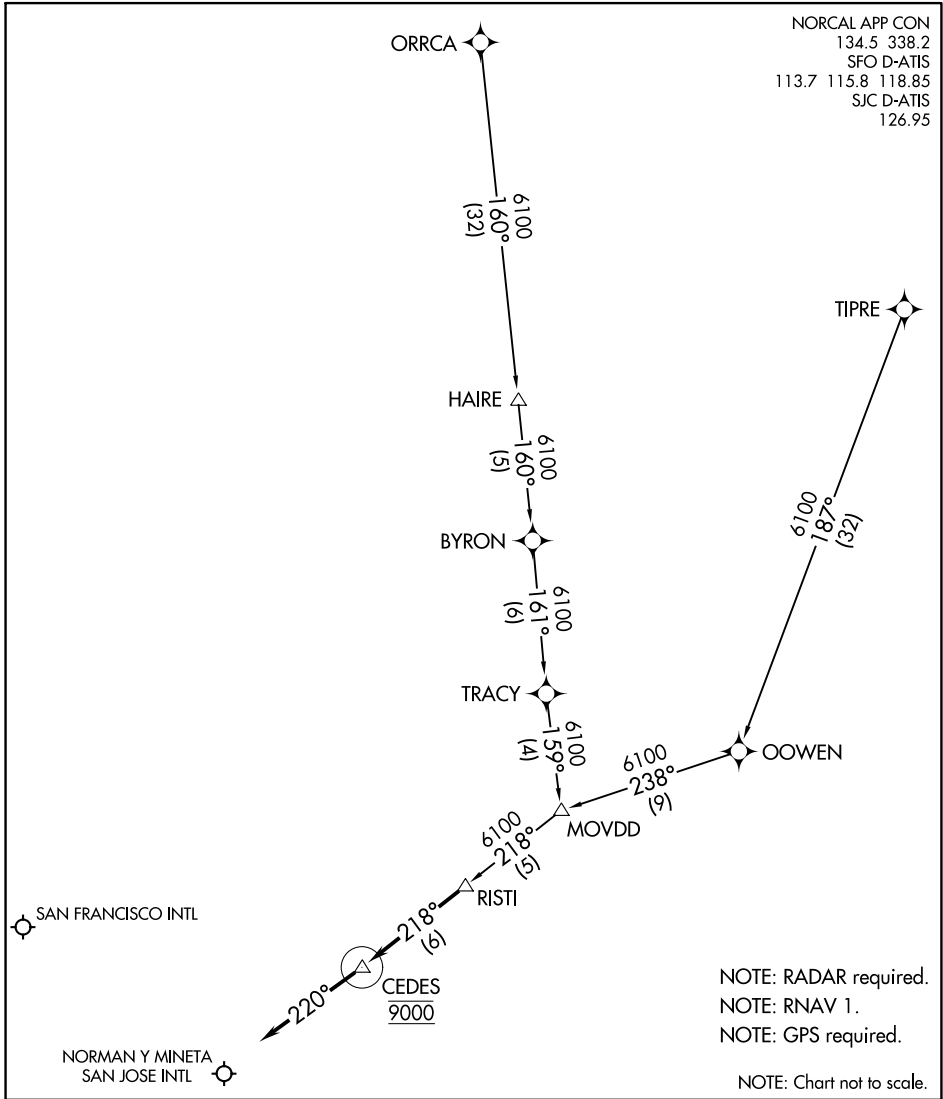

RISTI ONE ARRIVAL (RNAV)

AL-375 (FAA)

SAN FRANCISCO, CALIFORNIA

NORCAL APP CON
 134.5 338.2
 SFO D-ATIS
 113.7 115.8 118.85
 SJC D-ATIS
 126.95

SW-2, 22 APR 2021 to 20 MAY 2021

SW-2, 22 APR 2021 to 20 MAY 2021

NOTE: RADAR required.
 NOTE: RNAV 1.
 NOTE: GPS required.
 NOTE: Chart not to scale.

ARRIVAL ROUTE DESCRIPTION

ORRCA TRANSITION (ORRCA.RISTI1)

TIPRE TRANSITION (TIPRE.RISTI1)

LANDING KSFO/KSJC: From RISTI on track 218° to cross CEDES at 9000, then on heading 220° or as assigned by ATC. Expect RADAR vectors to final approach course.