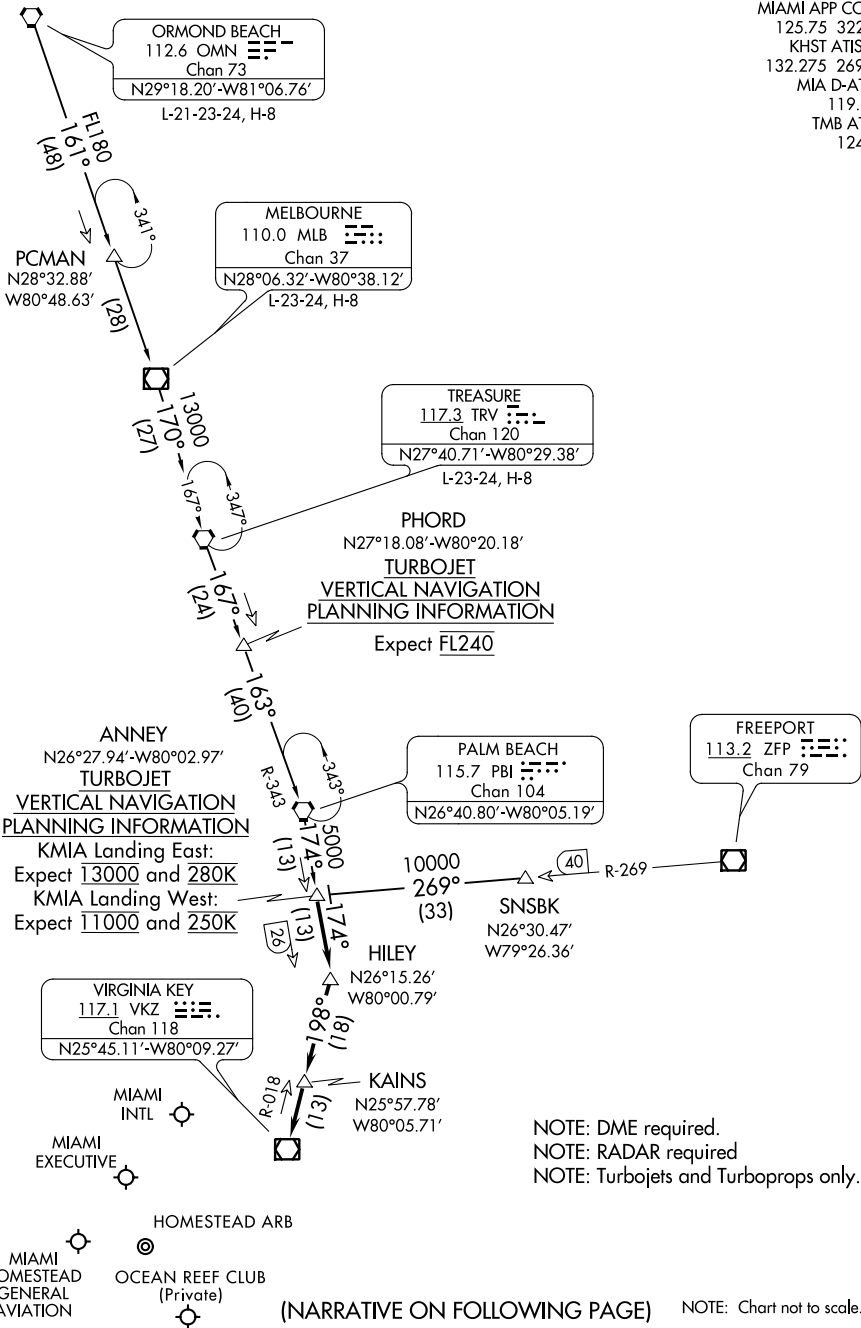

# ANNEY FOUR ARRIVAL

MIAMI, FLORIDA

MIAMI APP CON  
 125.75 322.3  
 KHST ATIS ★  
 132.275 269.9  
 MIA D-ATIS  
 119.15  
 TMB ATIS  
 124.0

SE-3, 22 APR 2021 to 20 MAY 2021

SE-3, 22 APR 2021 to 20 MAY 2021

(NARRATIVE ON FOLLOWING PAGE)

NOTE: Chart not to scale.

# ANNEY FOUR ARRIVAL

(ANNEY.ANNEY4) 07DEC17

MIAMI, FLORIDA