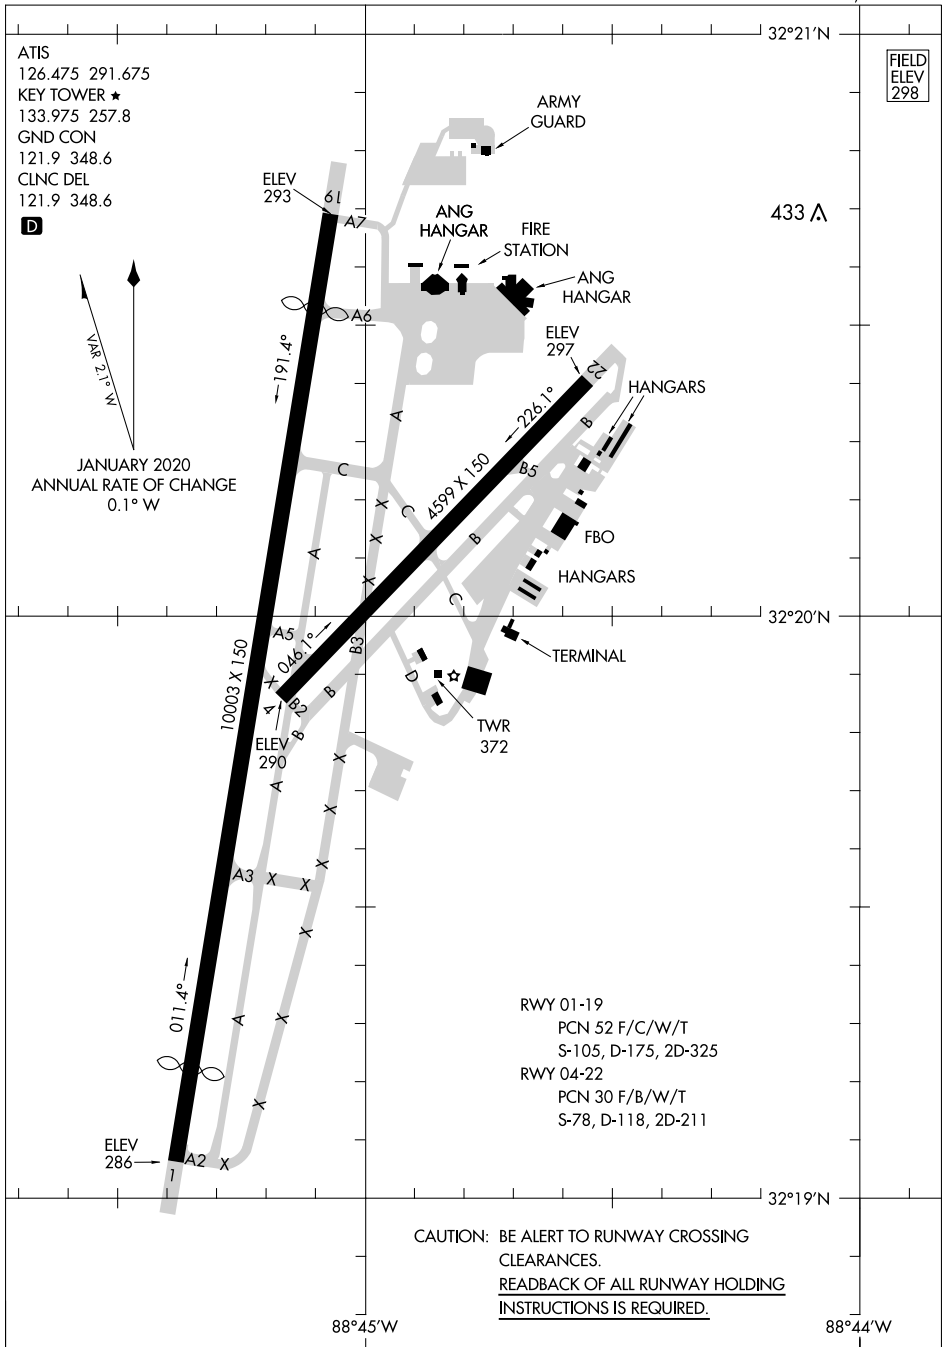

# AIRPORT DIAGRAM

AL-254 (FAA)

KEY FLD (MEI)  
MERIDIAN, MISSISSIPPI

SC-4, 22 APR 2021 to 20 MAY 2021

SC-4, 22 APR 2021 to 20 MAY 2021

# AIRPORT DIAGRAM

MERIDIAN, MISSISSIPPI  
KEY FLD (MEI)