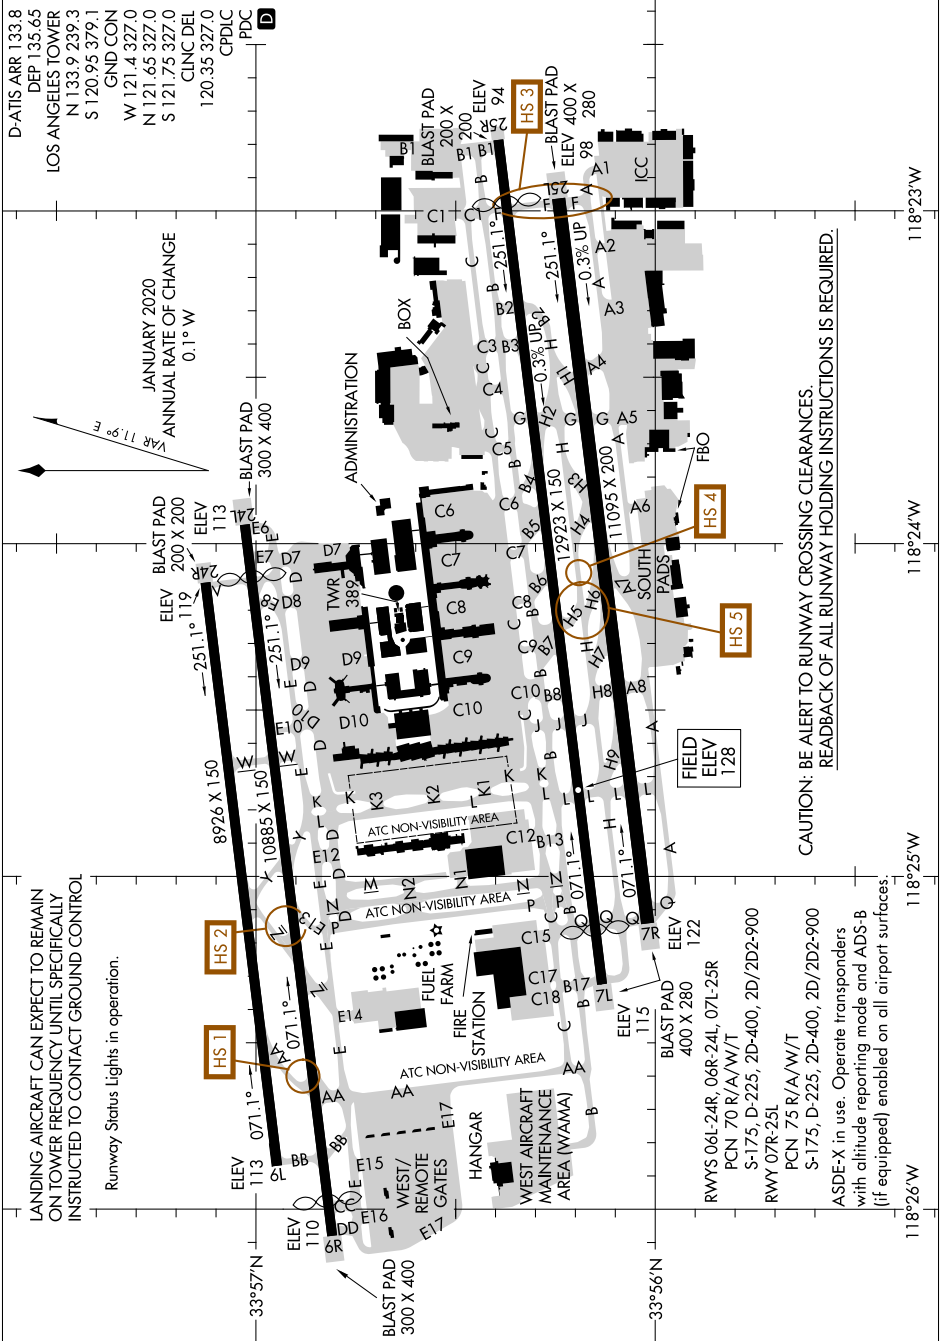

AIRPORT DIAGRAM

AL-237 (FAA)

LOS ANGELES INTL (LAX)
LOS ANGELES, CALIFORNIA

SW-3, 22 APR 2021 to 20 MAY 2021

AIRPORT DIAGRAM

LOS ANGELES, CALIFORNIA
LOS ANGELES INTL (LAX)

SW-3, 22 APR 2021 to 20 MAY 2021