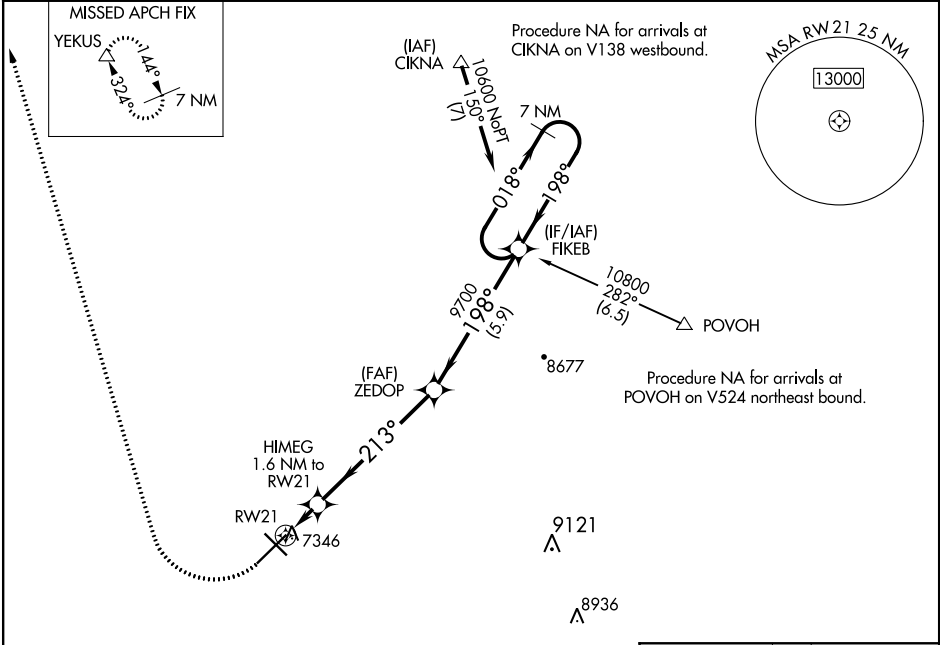

RNAV (GPS) RWY 21

LARAMIE RGNL (L.A.R.)

WAAS CH 72825 W21A	APP CRS 213°	Rwy Idg TDZE Apt Elev	8502 7277 7284
--	------------------------	-----------------------------	---

<p>-35°C</p>	<p>Circling to Rwy 30 NA at night. Baro-VNAV NA. DME/DME RNP-0.3 NA.</p>	<p>MISSED APPROACH: Climbing right turn to 9400 direct YEKUS and hold.</p>
--------------	--	--

ASOS 135.475	DENVER CENTER 125.9 284.7	UNICOM 123.05 (CTAF)
------------------------	-------------------------------------	--------------------------------

ELEV 7284		TDZE 7277
-----------	--	-----------

CATEGORY	A	B	C	D
LPV DA		7527-3/4	250 (300-3/4)	
LNAV/VNAV DA		7527-3/4	250 (300-3/4)	
LNAV MDA		7600-1	323 (400-1)	
CIRCLING	7660-1 376 (400-1)	7740-1 456 (500-1)	7740-1 1/2 456 (500-1 1/2)	7840-2 556 (500-2)

REIL Rwy 3, 12 and 21
MIRL Rwy 3-21 and 12-30

NW-1, 22 APR 2021 to 20 MAY 2021

NW-1, 22 APR 2021 to 20 MAY 2021