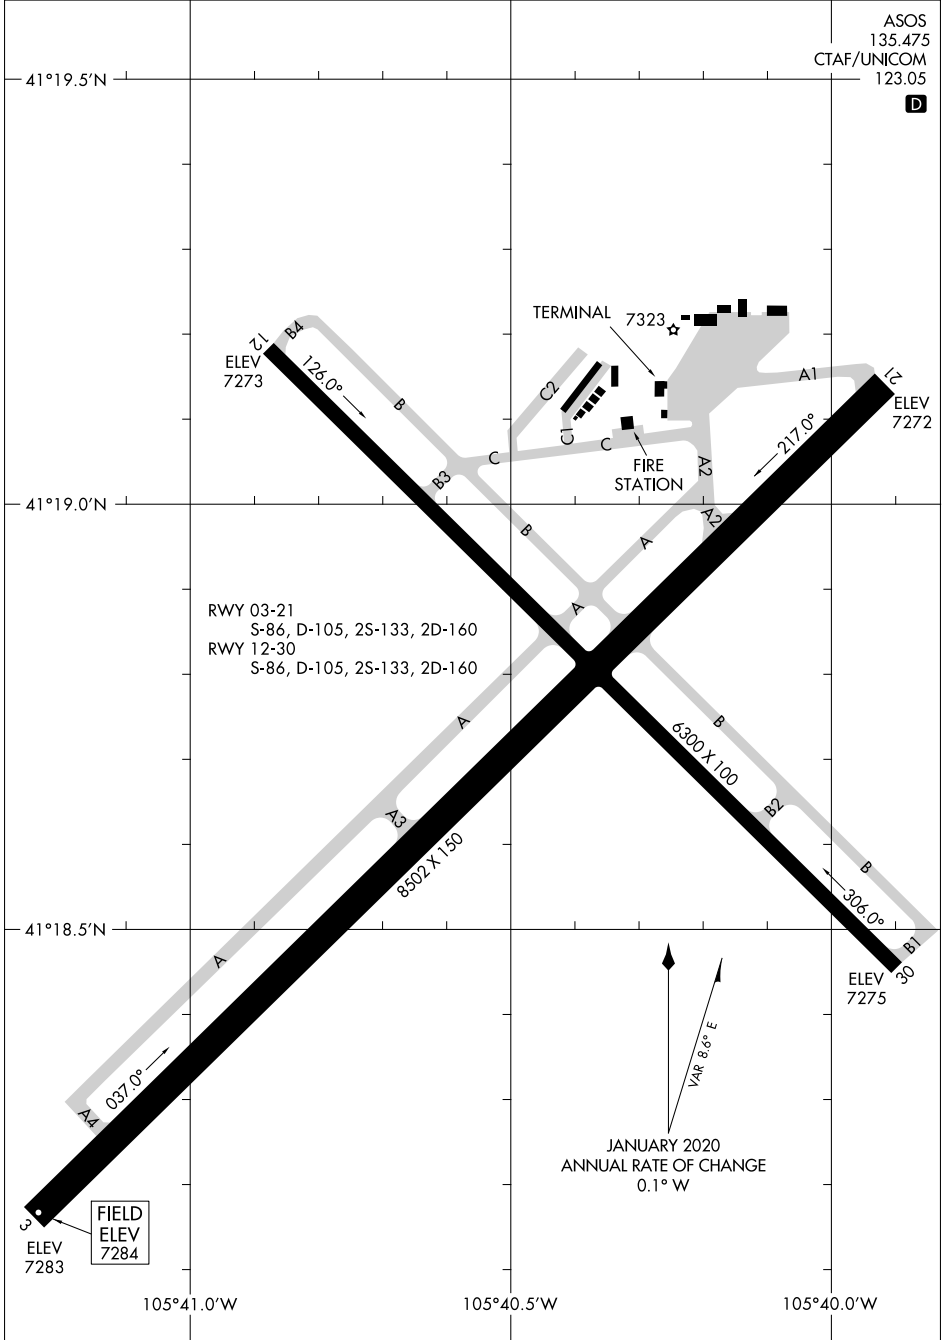

20086

AIRPORT DIAGRAM

AL-225 (FAA)

LARAMIE RGNL (LAR)
LARAMIE, WYOMING

ASOS
135.475
CTAF/UNICOM
123.05

NW-1, 22 APR 2021 to 20 MAY 2021

NW-1, 22 APR 2021 to 20 MAY 2021

AIRPORT DIAGRAM

20086

LARAMIE, WYOMING
LARAMIE RGNL (LAR)