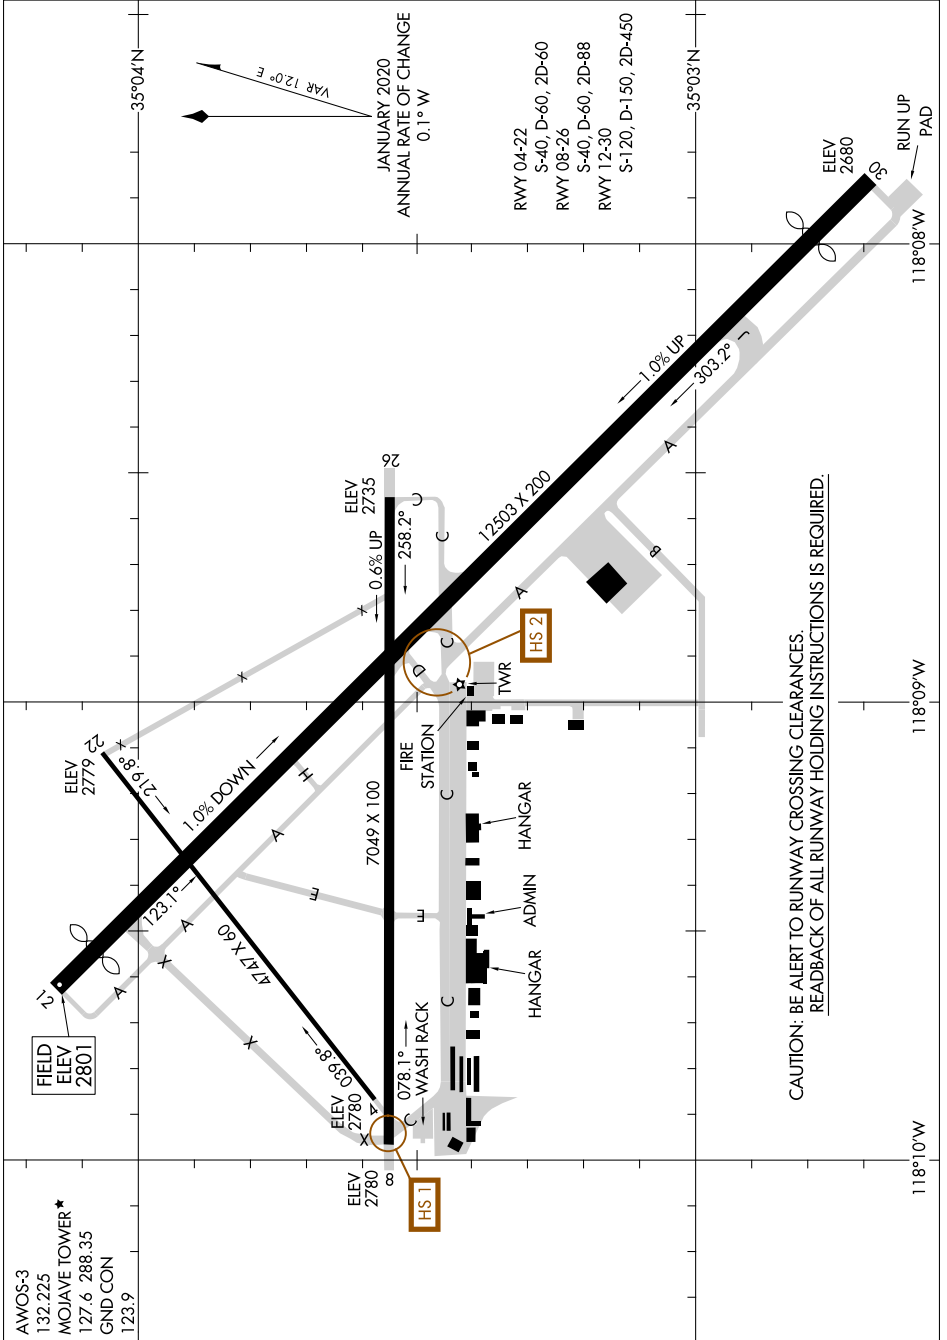

# AIRPORT DIAGRAM

AL-9353 (FAA)

MOJAVE AIR AND SPACE PORT (MHV)  
MOJAVE, CALIFORNIA

SW-3, 25 MAR 2021 to 22 APR 2021

SW-3, 25 MAR 2021 to 22 APR 2021

# AIRPORT DIAGRAM

MOJAVE, CALIFORNIA  
MOJAVE AIR AND SPACE PORT (MHV)