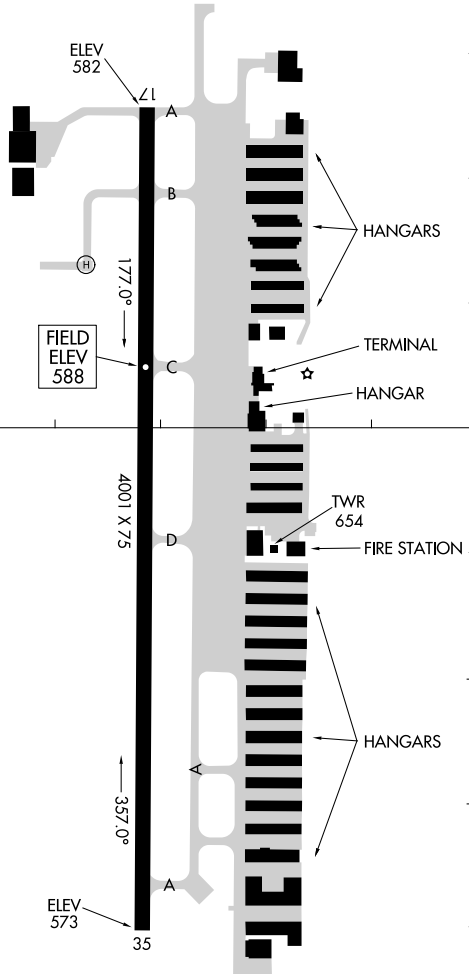

AIRPORT DIAGRAM

AL-9209 (FAA)

GRAND PRAIRIE MUNI (GPM)

GRAND PRAIRIE, TX

AWOS-3P
 118.475
 GRAND PRAIRIE TOWER ★
 128.55
 GND CON
 121.15

32°42.0'N

△ 745±

RWY 17-35
S-30

CAUTION: BE ALERT TO RUNWAY CROSSING CLEARANCES.
 READBACK OF ALL RUNWAY HOLDING INSTRUCTIONS IS REQUIRED.

32°41.5'N

97°03.0'W

97°02.5'W

AIRPORT DIAGRAM

GRAND PRAIRIE, TX
GRAND PRAIRIE MUNI (GPM)

SC-2, 25 MAR 2021 to 22 APR 2021