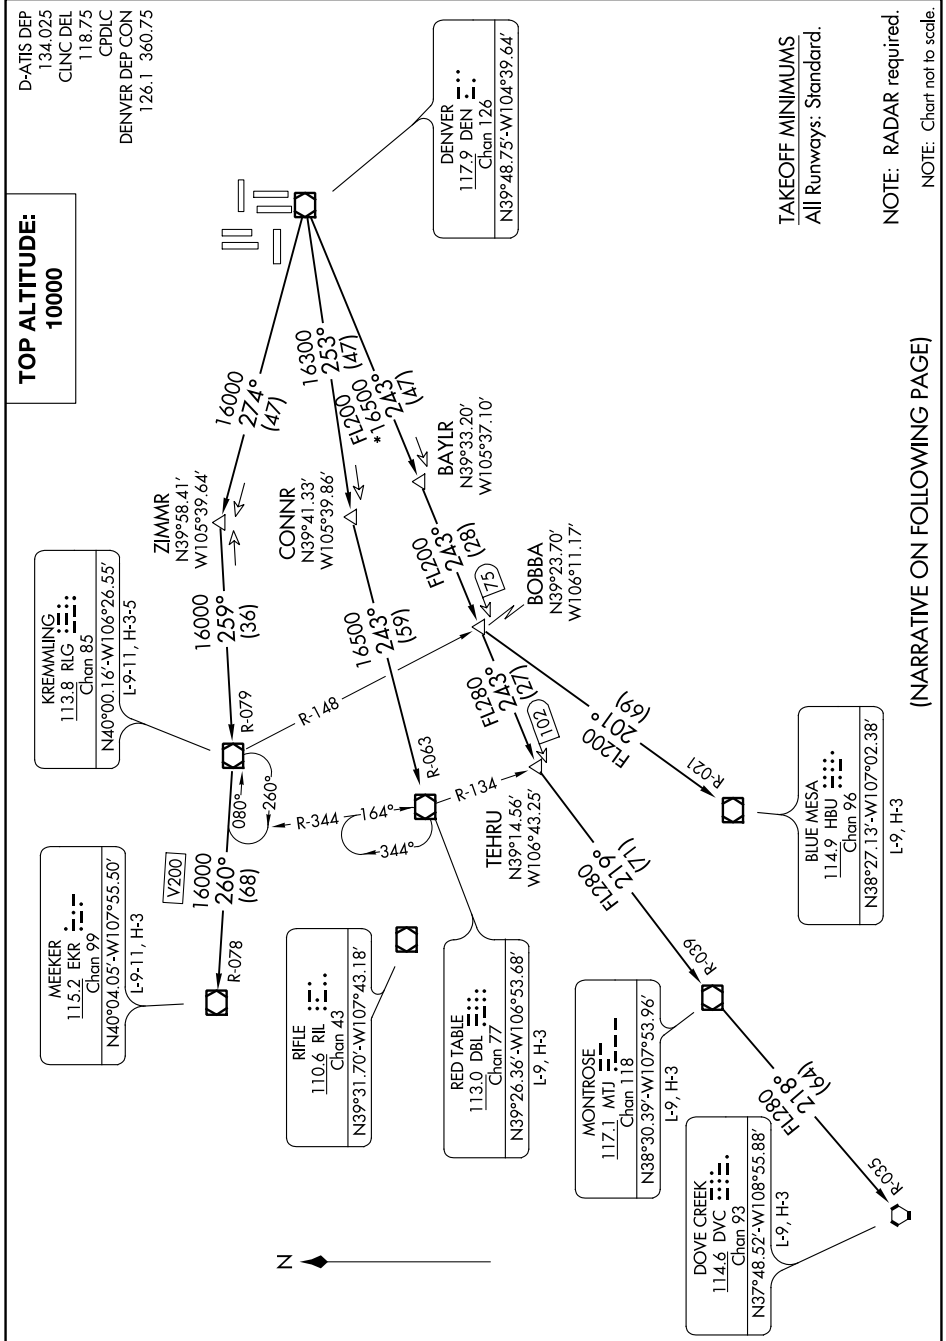

ROCKIES FIVE DEPARTURE

AL-9077 (FAA)

DENVER INTL (DEN)
DENVER, COLORADO

D-ATIS DEP
134.025
CUNC DEL
118.75
CPDIC
DENVER DEP CON
126.1 360.75

**TOP ALTITUDE:
10000**

DENVER
117.9 DEN
Chan 126
N39°48.75'-W104°39.64'

TAKEOFF MINIMUMS
All Runways: Standard.

NOTE: RADAR required.

NOTE: Chart not to scale.

SW-1, 25 MAR 2021 to 22 APR 2021

(NARRATIVE ON FOLLOWING PAGE)

ROCKIES FIVE DEPARTURE

DENVER, COLORADO
DENVER INTL (DEN)

SW-1, 25 MAR 2021 to 22 APR 2021