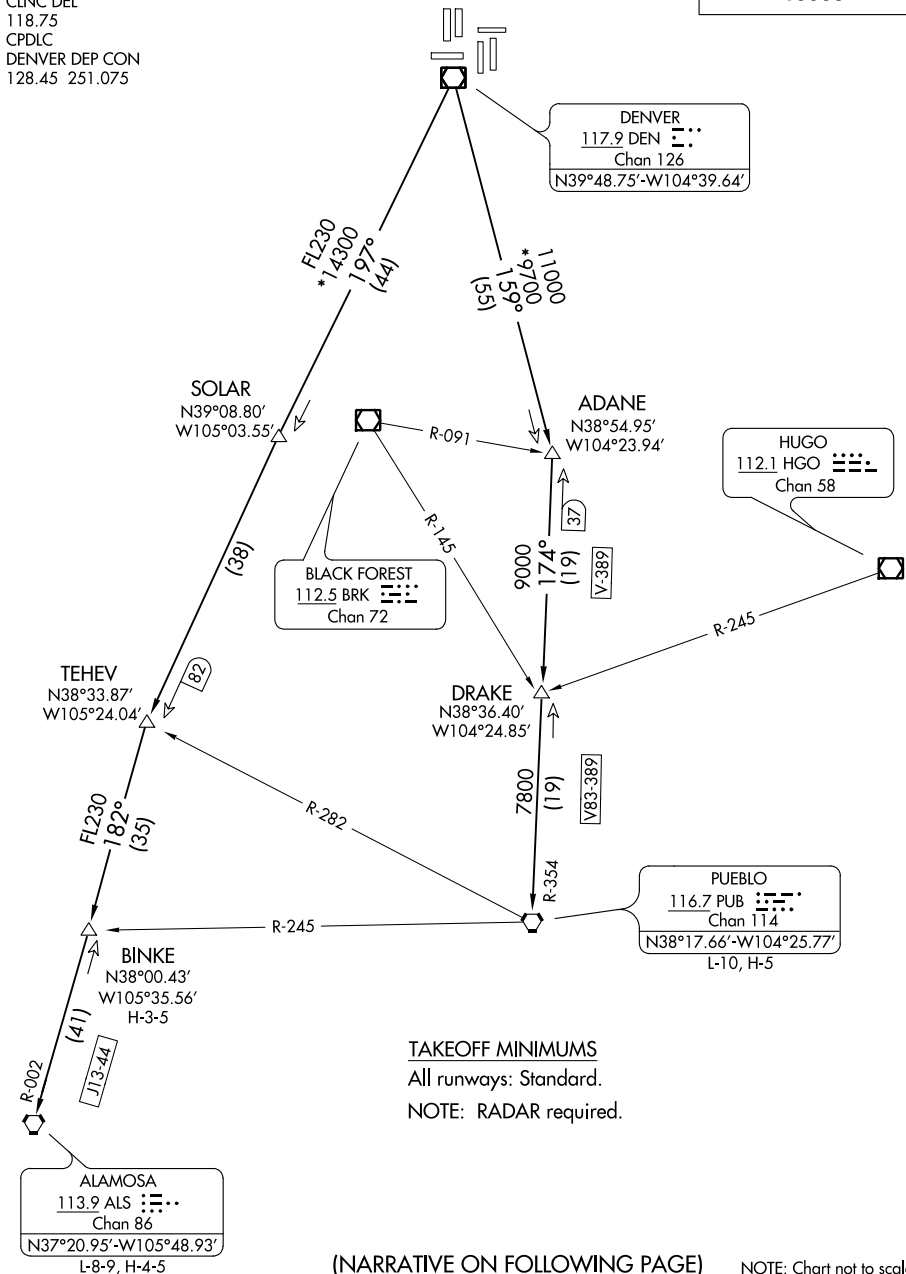

# PIKES TWO DEPARTURE

AL-9077 (FAA)

DENVER INTL (DEN)  
DENVER, COLORADO

D-ATIS DEP  
134.025  
CLNC DEL  
118.75  
CPDLC  
DENVER DEP CON  
128.45 251.075

**TOP ALTITUDE:  
10000**

SW-1, 25 MAR 2021 to 22 APR 2021

SW-1, 25 MAR 2021 to 22 APR 2021

(NARRATIVE ON FOLLOWING PAGE)

NOTE: Chart not to scale.