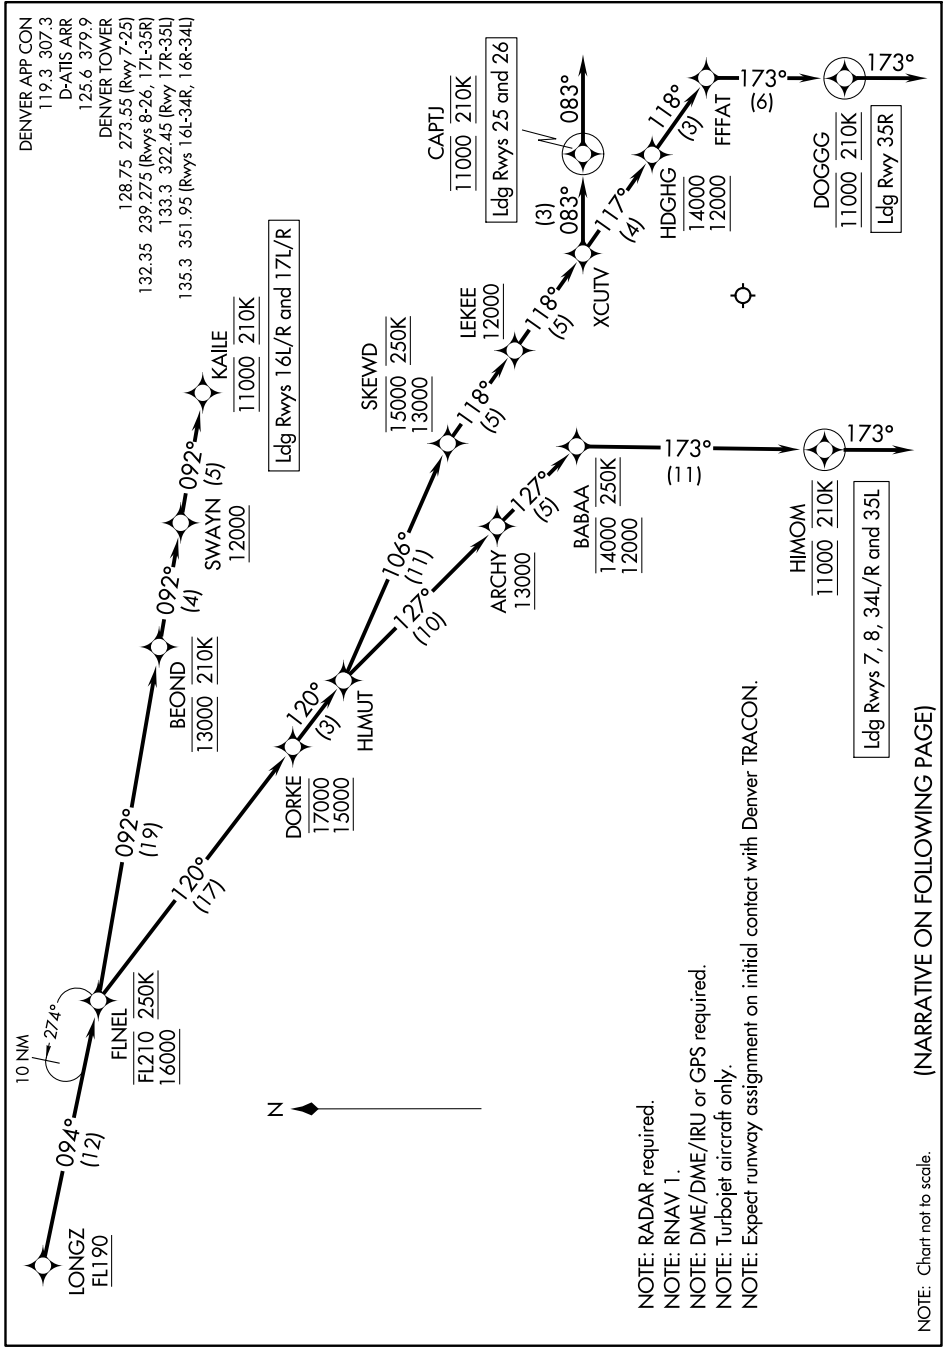

LONGZ ONE ARRIVAL (RNAV) Arrival Routes

SW-1, 25 MAR 2021 to 22 APR 2021

LONGZ ONE ARRIVAL (RNAV) Arrival Routes

(NARRATIVE ON FOLLOWING PAGE)

NOTE: Chart not to scale.

SW-1, 25 MAR 2021 to 22 APR 2021