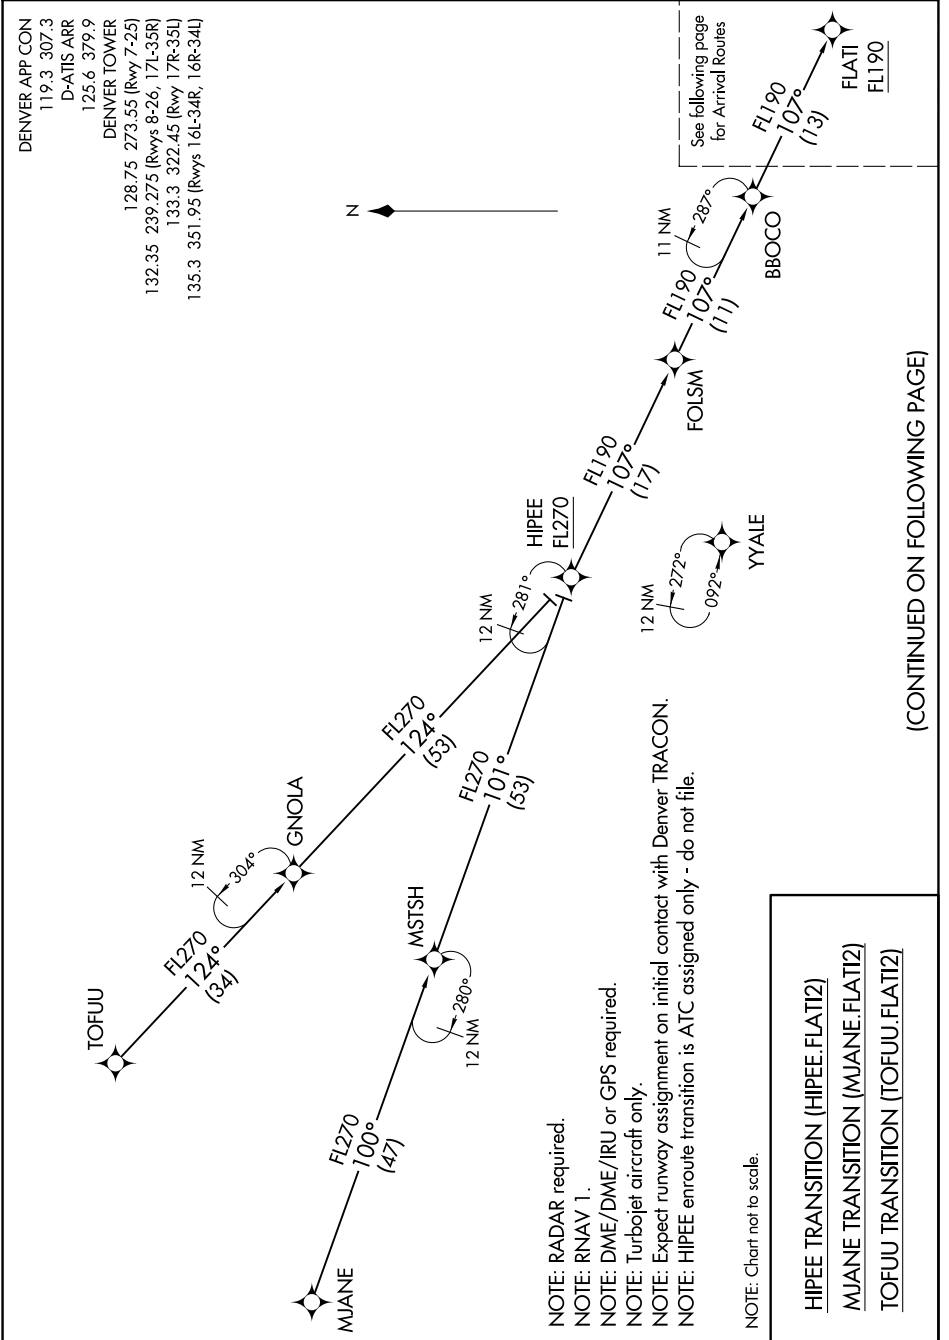

FLATI TWO ARRIVAL (RNAV) Transition Routes

SW-1, 25 MAR 2021 to 22 APR 2021

HIPEE TRANSITION (HIPEE.FLATI2)
MJANE TRANSITION (MJANE.FLATI2)
TOFUU TRANSITION (TOFUU.FLATI2)

(CONTINUED ON FOLLOWING PAGE)

SW-1, 25 MAR 2021 to 22 APR 2021