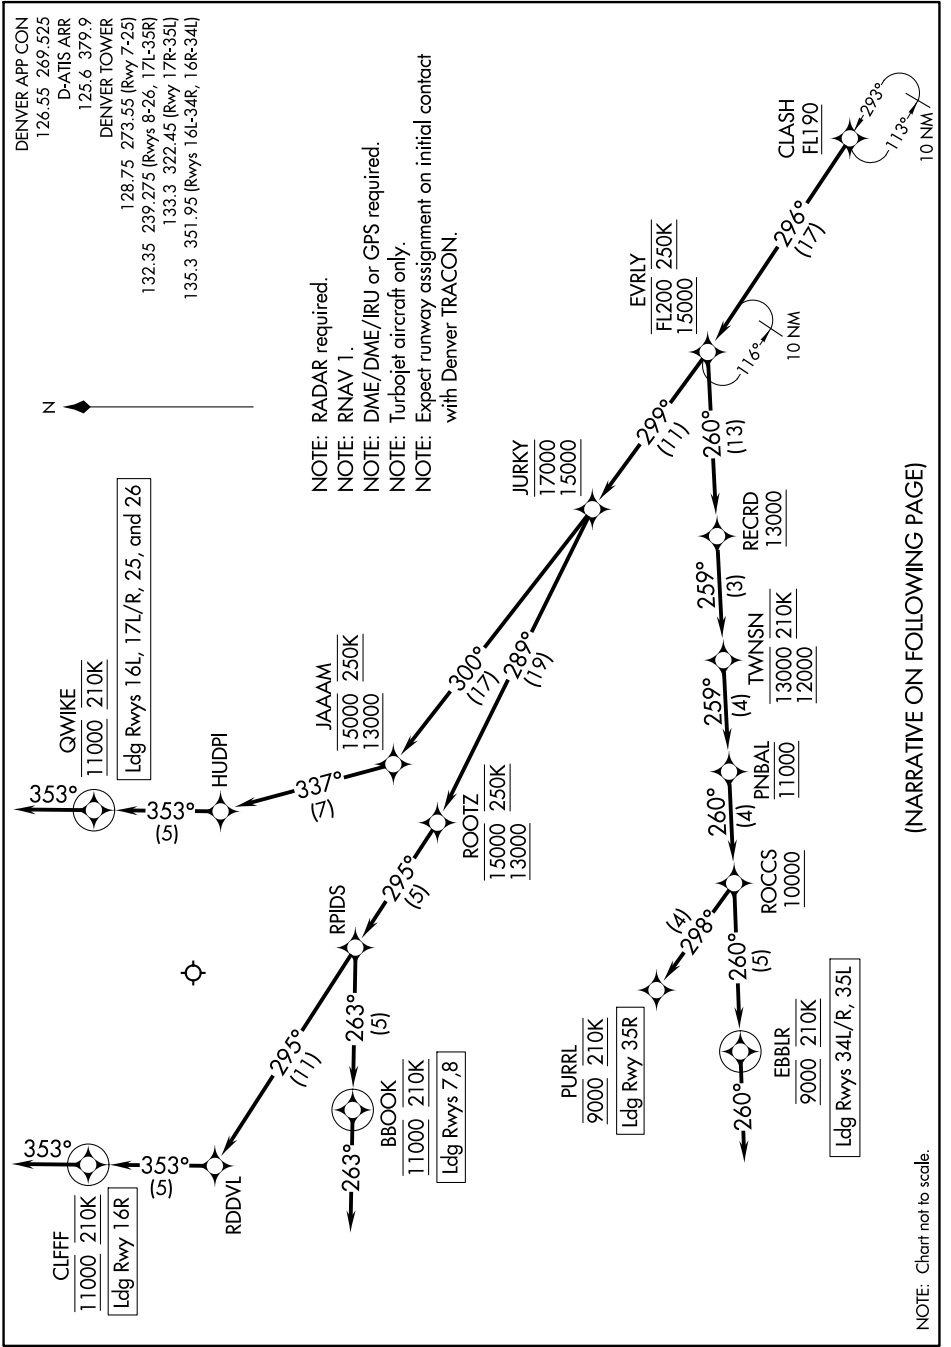

CLASH THREE ARRIVAL (RNAV) Arrival Routes

SW-1, 25 MAR 2021 to 22 APR 2021

NOTE: RADAR required.
 NOTE: RNAV 1.
 NOTE: DME/DME/IRU or GPS required.
 NOTE: Turboprop aircraft only.
 NOTE: Expect runway assignment on initial contact with Denver TRACON.

(NARRATIVE ON FOLLOWING PAGE)

NOTE: Chart not to scale.

SW-1, 25 MAR 2021 to 22 APR 2021