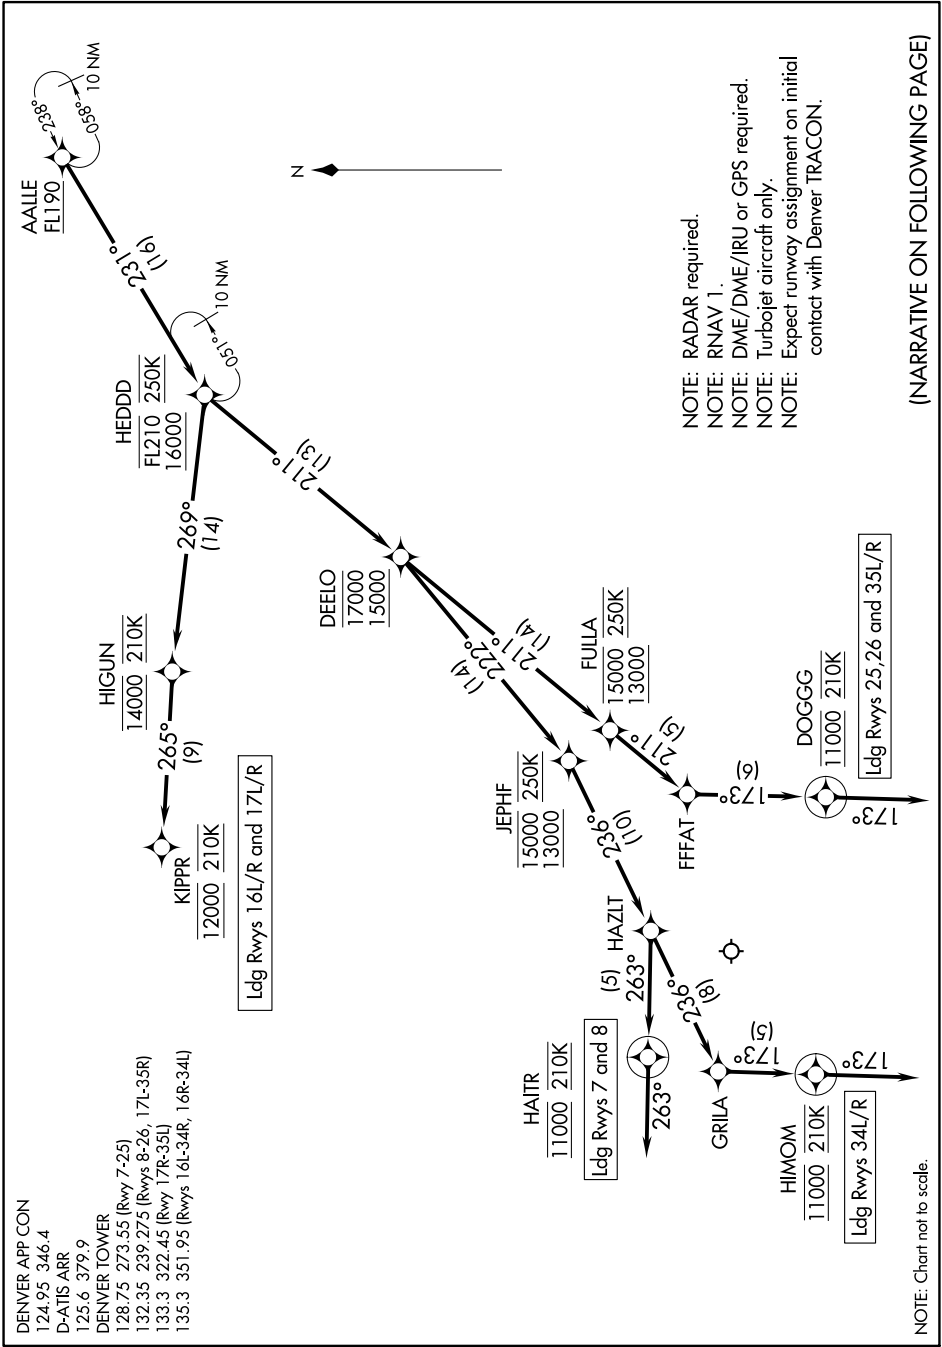

AALLE TWO ARRIVAL (RNAV) Arrival Routes

SW-1, 25 MAR 2021 to 22 APR 2021

NOTE: Chart not to scale.

(NARRATIVE ON FOLLOWING PAGE)

SW-1, 25 MAR 2021 to 22 APR 2021