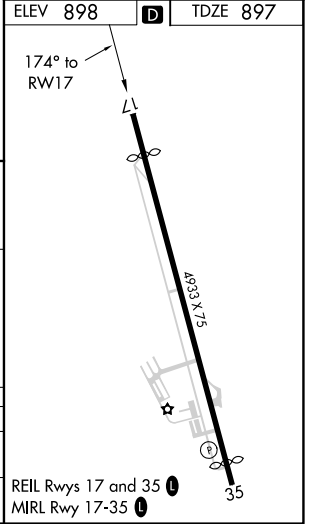

APP CRS	Rwy ldg	4381
174°	TDZE	897
	Apt Elev	898

RNAV (GPS) RWY 17

ZELIENOPLE MUNI (PJC)

RNP APCH.	MISSED APPROACH: Climb to 3100 direct EDAPY and hold.
▼ Rwy 17 helicopter visibility reduction below 1 SM NA. ▲ NA Procedure NA at night.	

AWOS-3PT 118.45	PITTSBURGH APP CON 124.75 338.2	CTAF 122.9 0

CATEGORY	A	B	C	D
LNVA MDA	1680-1 783 (800-1)	1680-1¼ 783 (800-1¼)		NA
CIRCLING	1680-1 782 (800-1)	1700-1¼ 802 (900-1¼)		NA

NE-4, 25 MAR 2021 to 22 APR 2021

NE-4, 25 MAR 2021 to 22 APR 2021