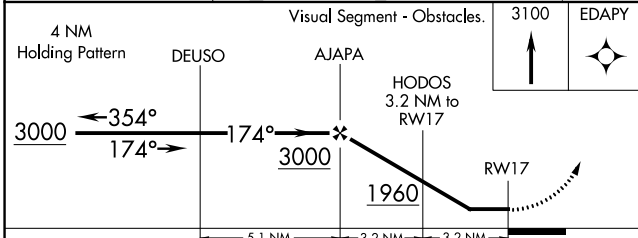

APP CRS	Rwy ldg	4381
174°	TDZE	897
	Apt Elev	898

RNAV (GPS) RWY 17

ZELIENOPLE MUNI (PJC)

RNP APCH.	MISSED APPROACH: Climb to 3100 direct EDAPY and hold.
<p>▼ Rwy 17 helicopter visibility reduction below 1 SM NA.</p> <p>▲ NA Procedure NA at night.</p>	

AWOS-3PT 118.45	PITTSBURGH APP CON 124.75 338.2	CTAF 122.9 0
---------------------------	---	------------------------

CATEGORY	A	B	C	D
LNVA MDA	1680-1 783 (800-1)	1680-1¼ 783 (800-1¼)		NA
CIRCLING	1680-1 782 (800-1)	1700-1¼ 802 (900-1¼)		NA