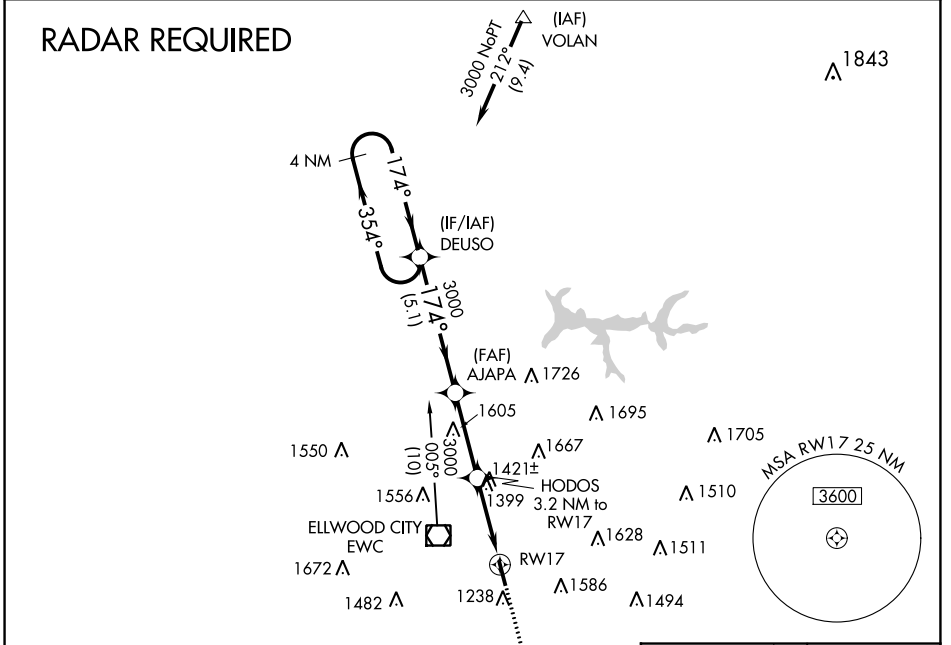

APP CRS	Rwy ldg	4381
174°	TDZE	897
	Apt Elev	898

RNAV (GPS) RWY 17

ZELIENOPLE MUNI (PJC)

RNP APCH.	MISSED APPROACH: Climb to 3100 direct EDAPY and hold.
<p>▼ Rwy 17 helicopter visibility reduction below 1 SM NA.</p> <p>▲ NA Procedure NA at night.</p>	

AWOS-3PT 118.45	PITTSBURGH APP CON 124.75 338.2	CTAF 122.9 0
---------------------------	---	------------------------

CATEGORY	A	B	C	D
LNVA MDA	1680-1 783 (800-1)	1680-1¼ 783 (800-1¼)		NA
CIRCLING	1680-1 782 (800-1)	1700-1¼ 802 (900-1¼)		NA

NE-4, 25 MAR 2021 to 22 APR 2021

NE-4, 25 MAR 2021 to 22 APR 2021