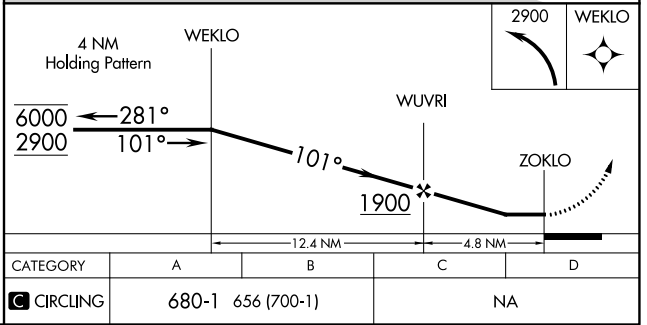

APP CRS	Rwy Idg	N/A
101°	TDZE	N/A
	Apt Elev	24

RNAV (GPS)-B

KALAUPAPA (LUP) (PHLU)

RNP APCH.	<p>⚠ Circling NA southeast of Rwy 5-23. ⚠ NA Procedure NA at night. Use Kaunakakai altimeter setting.</p>	<p>MISSED APPROACH: Climbing left turn to 2900 direct WEKLO and hold.</p>
HCF CENTER		
124.1 317.5		122.9

CATEGORY	A	B	C	D
C CIRCLING	680-1	656 (700-1)		NA

PAC, 25 FEB 2021 to 22 APR 2021

PAC, 25 FEB 2021 to 22 APR 2021