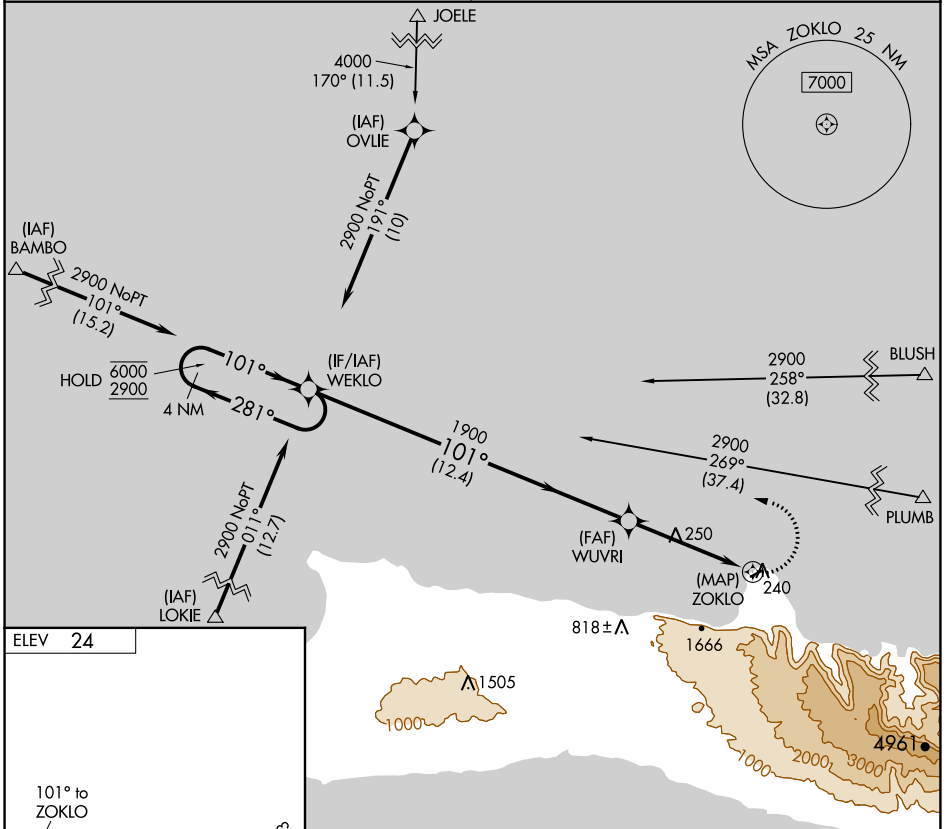

APP CRS	Rwy Idg	N/A
101°	TDZE	N/A
	Apt Elev	24

RNAV (GPS)-B

KALAUPAPA (LUP) (PHLU)

RNP APCH.	<p>⚠ Circling NA southeast of Rwy 5-23. ⚠ NA Procedure NA at night. Use Kaunakakai altimeter setting.</p>	<p>MISSED APPROACH: Climbing left turn to 2900 direct WEKLO and hold.</p>
HCF CENTER		
124.1 317.5		122.9

CATEGORY	A	B	C	D
C CIRCLING	680-1	656 (700-1)		NA

PAC, 25 FEB 2021 to 22 APR 2021

PAC, 25 FEB 2021 to 22 APR 2021