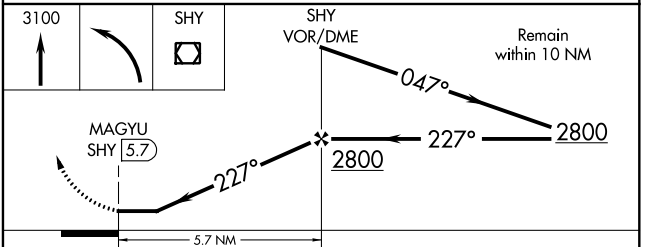

VOR/DME SHY 108.4 Chan 21	APP CRS 227°	Rwy Idg TDZE Apt Elev 1062	N/A N/A

VOR-A
CAMDENTON MEMORIAL-LAKE RGNL (OZS)

▽ MISSED APPROACH: Climb to 3100 then left turn direct SHY VOR/DME and hold.

AWOS-3 120.225	MIZZU APP CON 124.1 353.7	UNICOM 122.8 (CTAF) ①

FAF to MAP 5.7 NM				
CATEGORY	A	B	C	D
☒ CIRCLING	1540-1	478 (500-1)	NA	
Knots	60	90	120	150
Min:Sec	5:42	3:48	2:51	2:17

NC-3, 25 MAR 2021 to 22 APR 2021

NC-3, 25 MAR 2021 to 22 APR 2021