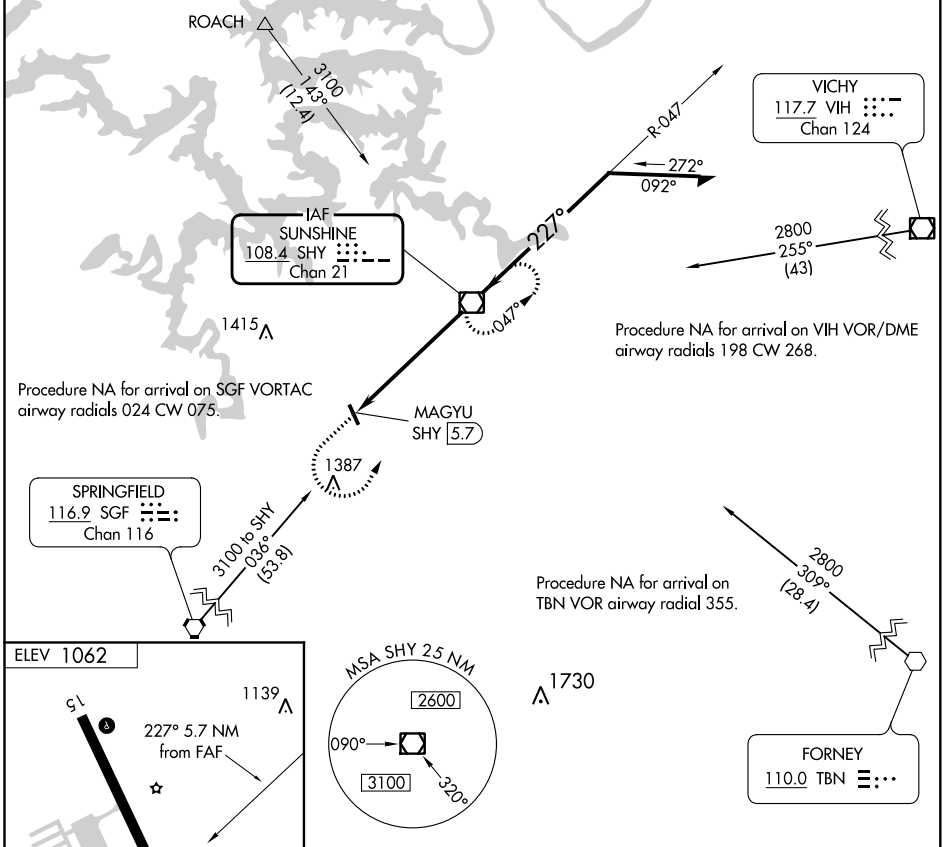

VOR/DME SHY 108.4 Chan 21	APP CRS 227°	Rwy Idg TDZE Apt Elev 1062	N/A N/A
--	------------------------	---	--------------------------

VOR-A
CAMDENTON MEMORIAL-LAKE RGNL (OZS)

▽ MISSED APPROACH: Climb to 3100 then left turn direct SHY VOR/DME and hold.

AWOS-3 120.225	MIZZU APP CON 124.1 353.7	UNICOM 122.8 (CTAF) ①
--------------------------	-------------------------------------	---------------------------------

FAF to MAP 5.7 NM				
CATEGORY	A	B	C	D
<input checked="" type="checkbox"/> CIRCLING	1540-1	478 (500-1)	NA	
Knots	60	90	120	150
Min:Sec	5:42	3:48	2:51	2:17

NC-3, 25 MAR 2021 to 22 APR 2021

NC-3, 25 MAR 2021 to 22 APR 2021