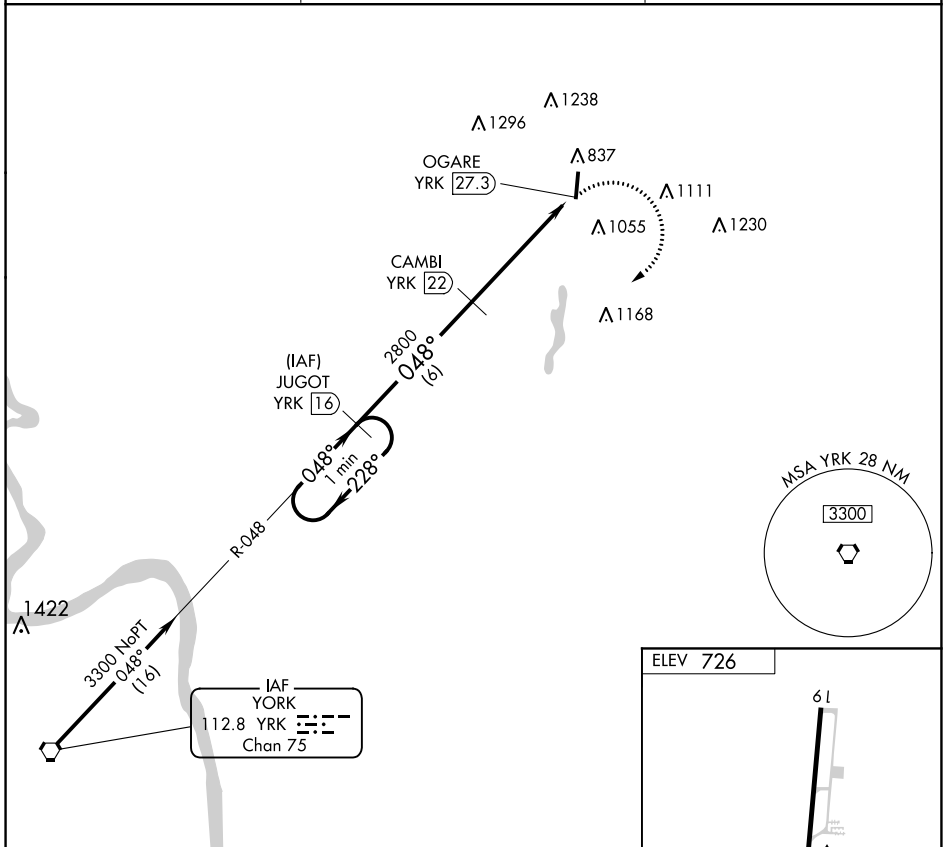

VORTAC YRK 112.8 Chan 75	APP CRS 048°	Rwy Idg TDZE Apt Elev	N/A N/A 726
--	------------------------	-----------------------------	--

VOR/DME-A
JAMES A RHODES (I43)

NA When local altimeter setting not received, use Greater Portsmouth altimeter setting and increase all MDA 60 feet, and Cat C/D visibilities ¼ mile. Circling Rwy 1 NA at night.

MISSED APPROACH: Climbing right turn to 2800 via YRK R-048 to JUGOT/16 DME and hold.

AWOS-3 118.825	HUNTINGTON APP CON 128.4 270.1	UNICOM 122.7 (CTAF) 0
--------------------------	--	---------------------------------

CATEGORY	A	B	C	D
CIRCLING	1360-1 634 (700-1)	1420-1 ¼ 694 (700-1 ¼)	1420-2 694 (700-2)	1420-2 ¼ 694 (700-2 ¼)

MIRL Rwy 1-19 **0**

EC-2, 25 MAR 2021 to 22 APR 2021

EC-2, 25 MAR 2021 to 22 APR 2021