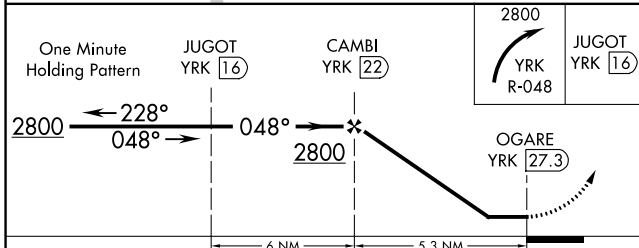

VORTAC YRK 112.8 Chan 75	APP CRS 048°	Rwy Idg TDZE Apt Elev	N/A N/A 726
--	------------------------	-----------------------------	--

VOR/DME-A
JAMES A RHODES (I43)

NA When local altimeter setting not received, use Greater Portsmouth altimeter setting and increase all MDA 60 feet, and Cat C/D visibilities ¼ mile. Circling Rwy 1 NA at night.

MISSED APPROACH: Climbing right turn to 2800 via YRK R-048 to JUGOT/16 DME and hold.

AWOS-3 118.825	HUNTINGTON APP CON 128.4 270.1	UNICOM 122.7 (CTAF) 0
--------------------------	--	---------------------------------