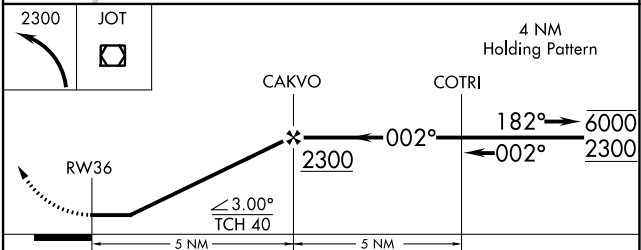

APP CRS 002°	Rwy Idg TDZE Apt Elev	N/A N/A 675
------------------------	-----------------------------	--

RNAV (GPS)-B

BOLINGBROOK'S CLOW INTL (1C5)

RNP APCH.		MISSED APPROACH: Climbing left turn to 2300 direct JOT VOR/DME and hold.
Procedure NA at night. Use Lewis University altimeter setting.		
LOT AWOS-3 118.525	CHICAGO APP CON 119.35 354.075	CTAF 122.9 0

CATEGORY	A	B	C	D
CIRCLING	1160-1 485 (500-1)	1220-1 545 (600-1)	NA	

EC-3, 25 MAR 2021 to 22 APR 2021

EC-3, 25 MAR 2021 to 22 APR 2021