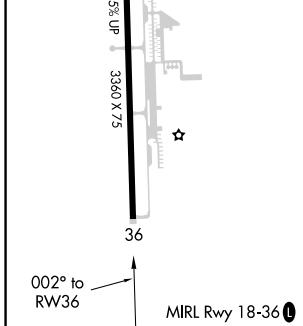

APP CRS 002°	Rwy Idg TDZE Apt Elev	N/A N/A 675
------------------------	-----------------------------	--

RNAV (GPS)-B

BOLINGBROOK'S CLOW INTL (1C5)

RNP APCH.		MISSED APPROACH: Climbing left turn to 2300 direct JOT VOR/DME and hold.
Procedure NA at night. Use Lewis University altimeter setting.		
LOT AWOS-3 118.525	CHICAGO APP CON 119.35 354.075	CTAF 122.9 0

CATEGORY	A	B	C	D
CIRCLING	1160-1 485 (500-1)	1220-1 545 (600-1)	NA	

EC-3, 25 MAR 2021 to 22 APR 2021

EC-3, 25 MAR 2021 to 22 APR 2021