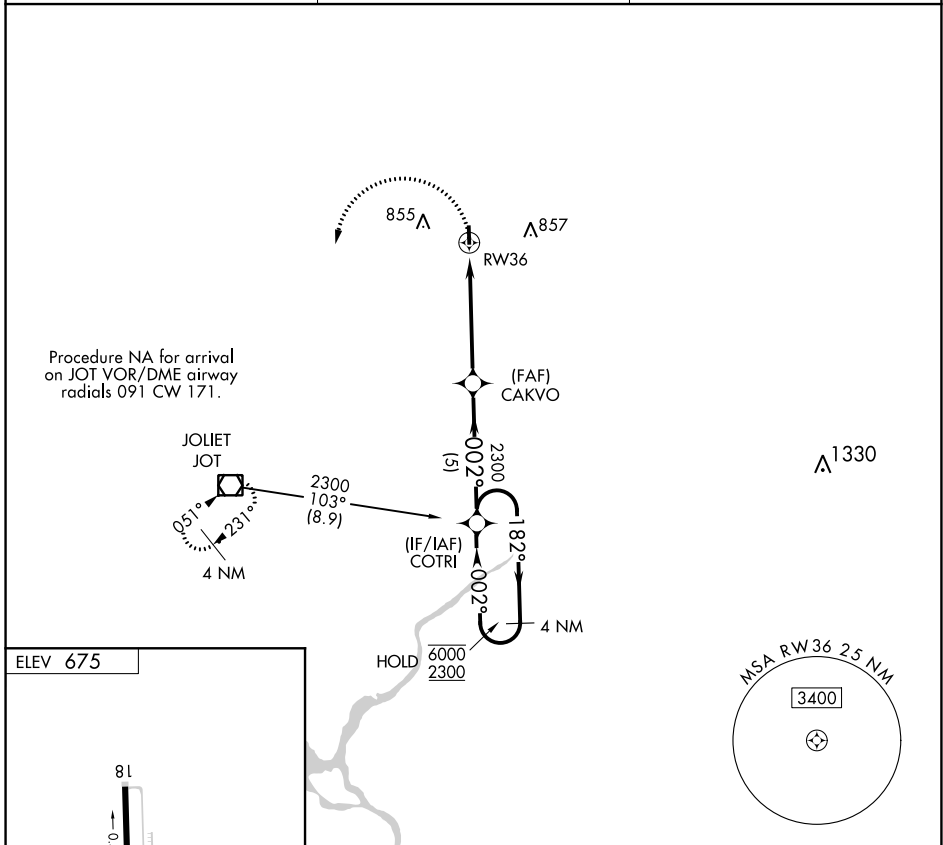

APP CRS 002°	Rwy Idg TDZE Apt Elev	N/A N/A 675
------------------------	-----------------------------	--

RNAV (GPS)-B

BOLINGBROOK'S CLOW INTL (1C5)

RNP APCH.		MISSED APPROACH: Climbing left turn to 2300 direct JOT VOR/DME and hold.
Procedure NA at night. Use Lewis University altimeter setting.		
LOT AWOS-3 118.525	CHICAGO APP CON 119.35 354.075	CTAF 122.9 0

CATEGORY	A	B	C	D
CIRCLING	1160-1 485 (500-1)	1220-1 545 (600-1)	NA	

EC-3, 25 MAR 2021 to 22 APR 2021

EC-3, 25 MAR 2021 to 22 APR 2021